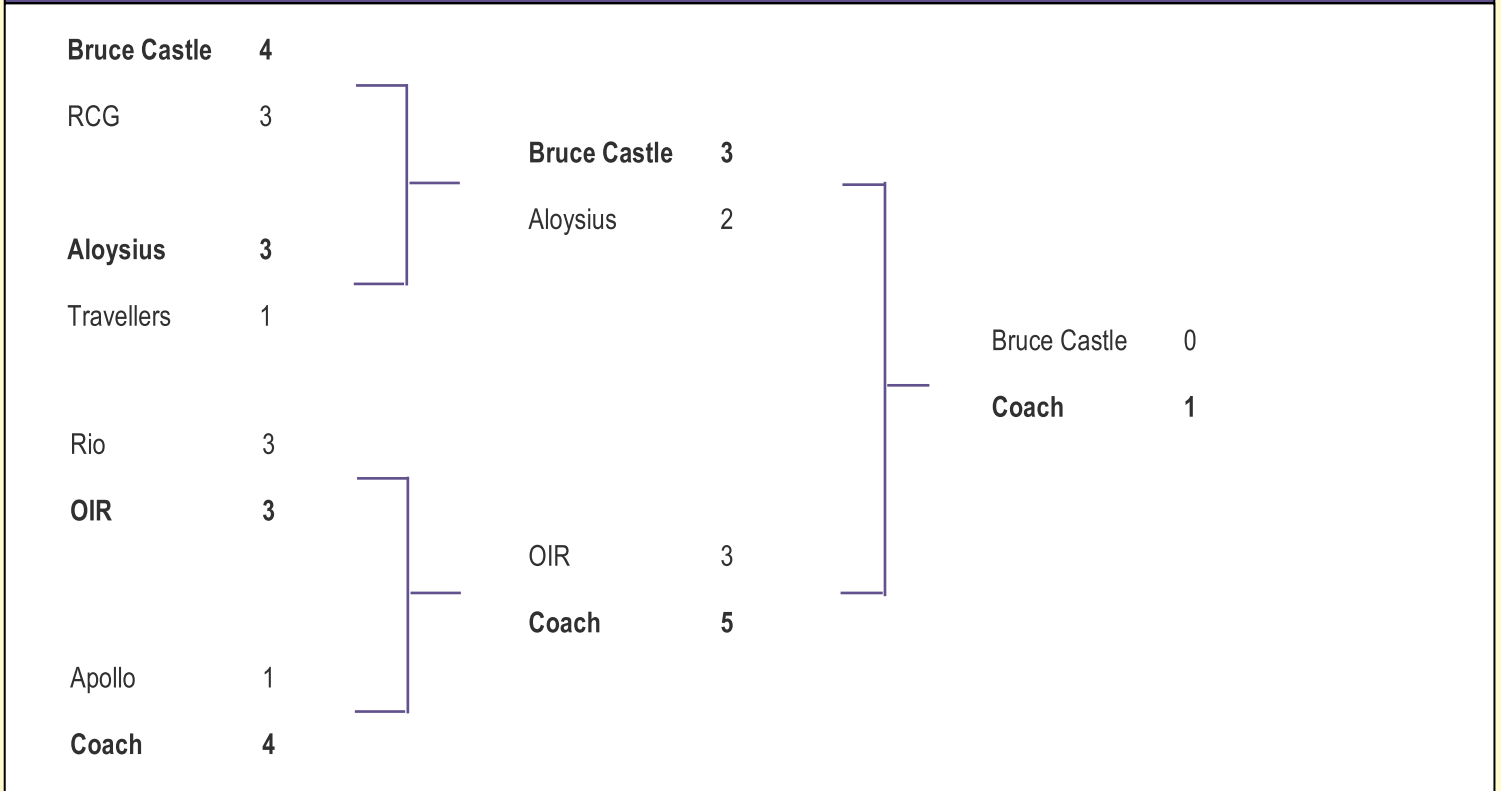

SENIOR LEAGUE CUP