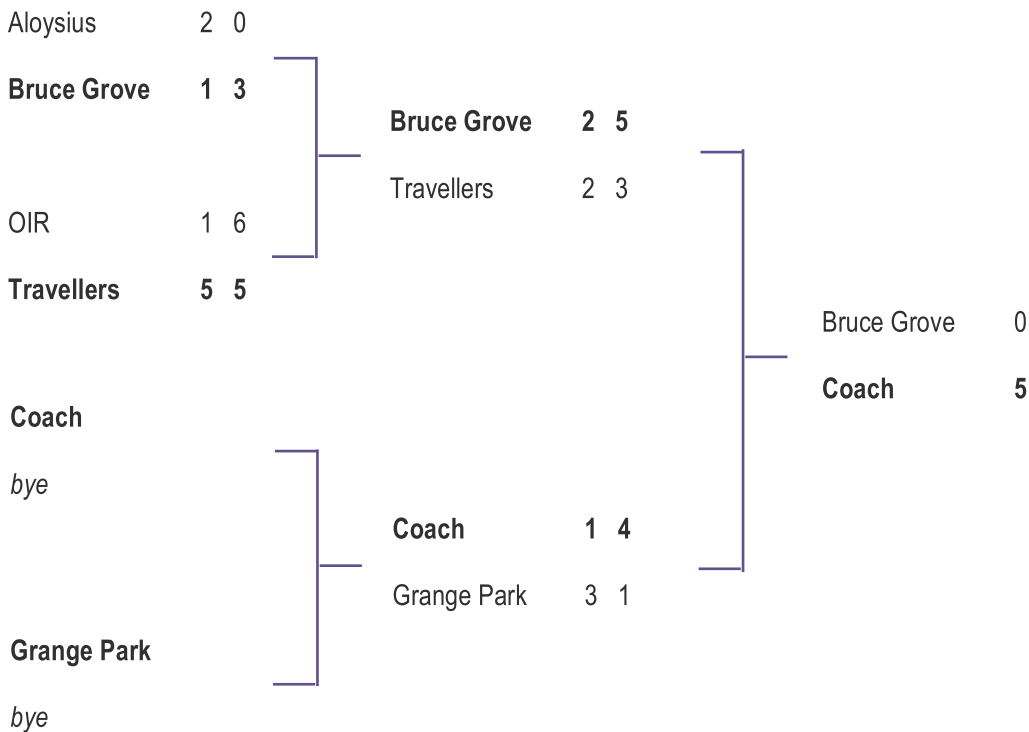

TOP GOALSCORERS

DIVISION 1			DIVISION 2		
Kesi Dryden	Rio	32	Martell Thomas	Coach	39
Damon Brown	Village United	31	Sakariya Mohamed	OIR	14
Harry Butler	Earlsmead	19	Jimmie Brennan	Grange Park	13
Owen Braddick	Springfield	15	Tom Croake	Grange Park	12
Josh Yenge	Redmond Rovers	13	Fatum Tahiri	Bruce Grove	12
Andre Etienne	Apollo	11	Damon Rendell	Coach	11
Rupert Blake	Village United	10	Hafid Moalim	OIR	10
Joel Massamba	RCG	10	Muscab Cali	OIR	9
Ben Haynes	Springfield	9	Ahmed Ali	Munya	8
Daniel Chidubem	Redmond Rovers	8	Rams Ramone	Travellers United	8
Michael Ockamback	Springfield	8	Ashley	Coach	8
Juan Tobon	Apollo	8	Mohamed Awale	OIR	7
Qusey Yislam	Apollo	8	Joshua Dowling	Grange Park	7
Jadon Anderson	Rio	7	Abdula Sarr	Travellers United	7
Jevoy Blair	Village United	7			
Darnelle Coleman	Bruce Castle Rovers	7			
Josh McKenna	Earlsmead	7			
Max Milligan	Springfield	7			
Sonny Thornhill	Bruce Castle Rovers	7			

Teams in Division 2 start with 1 point.

SENIOR CHALLENGE CUP

GLYNN WATSON CUP

LRS CUP

JUNIOR CHALLENGE CUP

Redmond	3							
Springfield	4	<div style="border-top: 1px solid black; border-bottom: 1px solid black; height: 100%;"></div>	Springfield	5	<div style="border-top: 1px solid black; border-bottom: 1px solid black; height: 100%;"></div>	Springfield	3	
Travellers	3		Village United	1		Earlsmead	1	
Village United	6							
Aloysius	1							
Earlsmead	5	<div style="border-top: 1px solid black; border-bottom: 1px solid black; height: 100%;"></div>	Earlsmead	1	<div style="border-top: 1px solid black; border-bottom: 1px solid black; height: 100%;"></div>	Earlsmead	1	
OIR			OIR	1				
OIR								
bye								