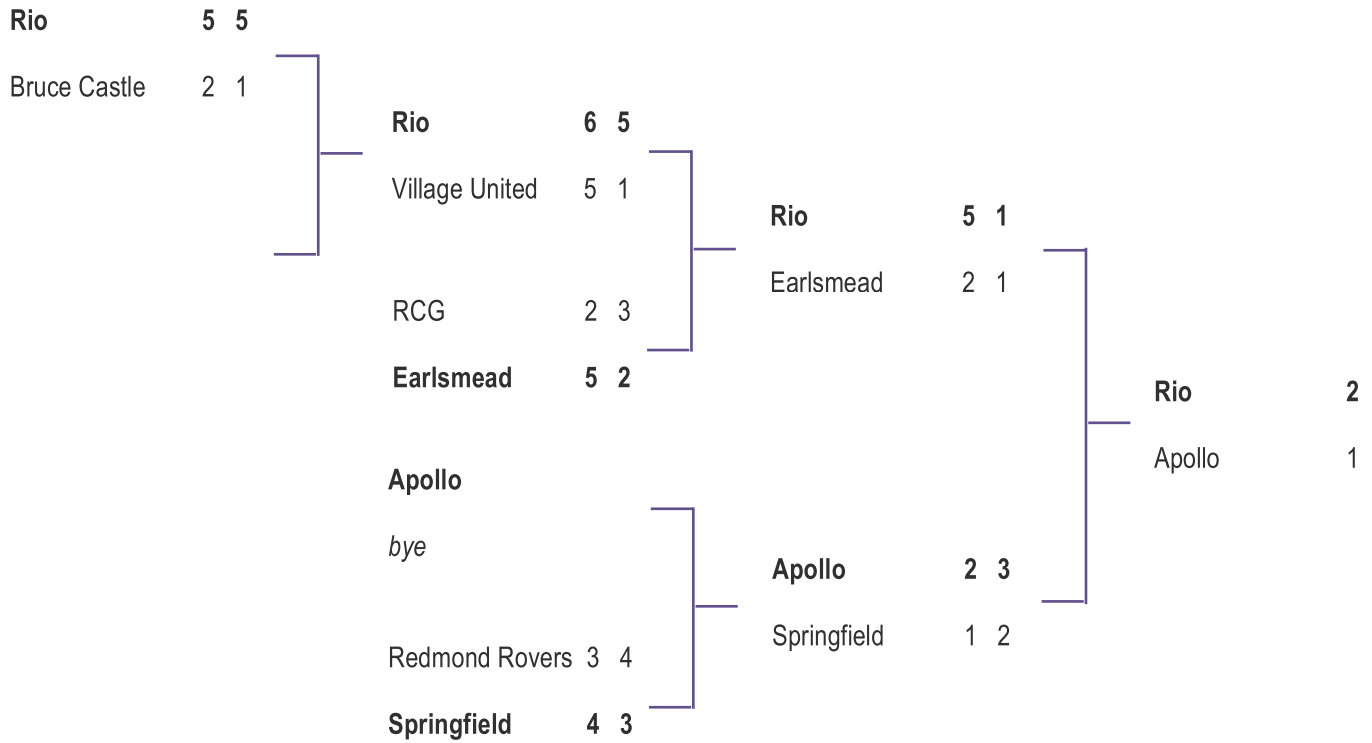

SENIOR LEAGUE CUP TABLES

GROUP A									GROUP C								
	P	W	D	L	F	A	GD	Pts		P	W	D	L	F	A	GD	Pts
Bruce Castle Rovers	3	2	1	0	12	9	+3	7	Rio	3	3	0	0	11	3	+8	9
Coach	3	1	2	0	11	9	+2	6	Travellers United	3	2	0	1	9	5	+4	7
Redmond Rovers	3	1	1	1	11	12	-1	4	Munya	3	0	1	2	6	11	-5	2
Village United	3	0	0	3	8	12	-4	0	Bruce Grove	3	0	1	2	6	13	-7	2
GROUP B									GROUP D								
	P	W	D	L	F	A	GD	Pts		P	W	D	L	F	A	GD	Pts
Aloysius	3	3	0	0	15	11	+4	10	Apollo	2	1	1	0	6	4	+2	4
OIR	3	1	1	1	19	12	+7	5	RCG	2	0	2	0	5	5	0	2
Springfield	3	1	1	1	12	11	+1	4	Grange Park	2	0	1	1	2	4	-2	2
Earlsmead	3	0	0	3	8	20	-12	0									

Teams in Division 2 start with 1 point.

SENIOR CHALLENGE CUP

GLYNN WATSON CUP

LRS CUP

JUNIOR CHALLENGE CUP

Redmond	3							
Springfield	4	<div style="border-top: 1px solid black; border-bottom: 1px solid black; height: 100%;"></div>	Springfield	5	<div style="border-top: 1px solid black; border-bottom: 1px solid black; height: 100%;"></div>	Springfield	3	
Travellers	3		Village United	1		Earlsmead	1	
Village United	6							
Aloysius	1							
Earlsmead	5	<div style="border-top: 1px solid black; border-bottom: 1px solid black; height: 100%;"></div>	Earlsmead	1	<div style="border-top: 1px solid black; border-bottom: 1px solid black; height: 100%;"></div>	Earlsmead	1	
OIR			OIR	1				
OIR								
bye								