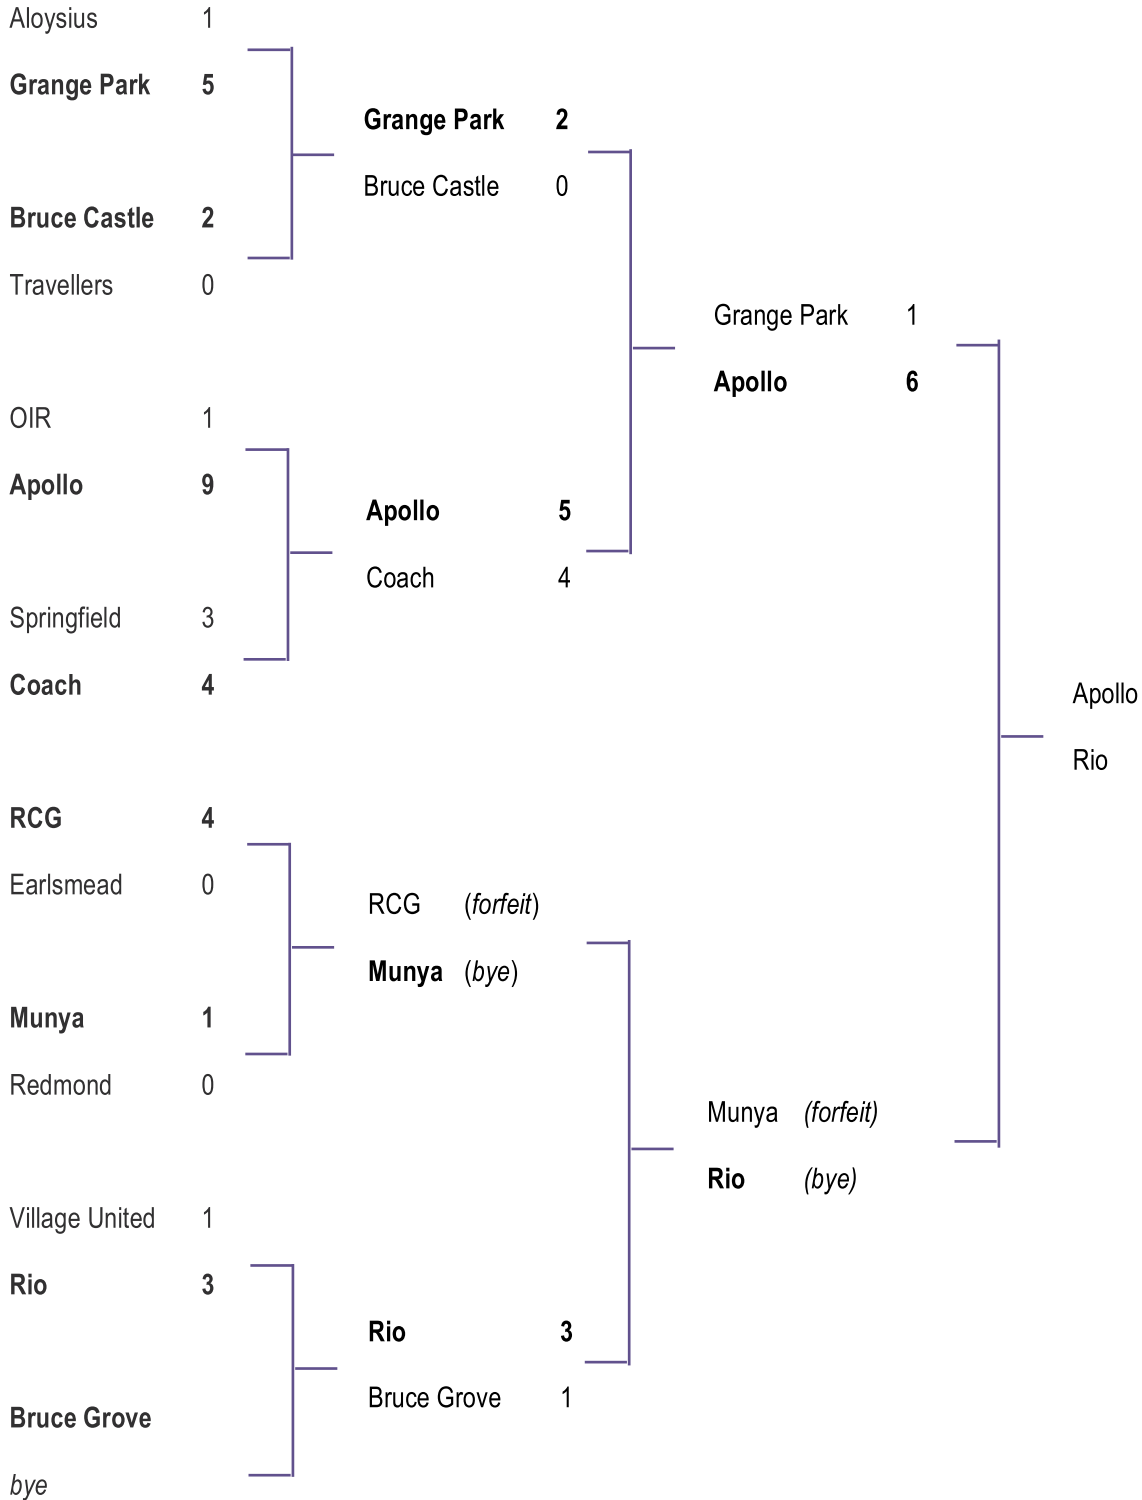

LEAGUE TABLES

DIVISION 1									DIVISION 2								
	P	W	D	L	F	A	GD	Pts		P	W	D	L	F	A	GD	Pts
Apollo	13	9	3	1	47	22	+25	30	Coach	10	8	1	1	42	19	+23	25
Rio	13	8	4	1	44	18	+26	28	Travellers United	12	6	2	4	36	35	+1	20
Springfield	11	6	0	5	31	22	+9	18	OIR	12	5	3	4	39	43	-4	18
RCG	12	5	3	4	26	30	-4	18	Aloysius	11	5	2	4	48	46	+2	17
Bruce Castle Rovers	12	4	2	6	22	36	-14	14	Grange Park	9	5	1	3	34	17	+17	16
Village United	13	2	4	7	31	41	-10	10	Munya	12	3	1	8	23	41	-18	10
Earlsmead	10	3	1	6	21	33	-12	10	Bruce Grove	12	2	0	10	22	43	-21	6
Redmond Rovers	13	2	3	8	27	47	-20	9									

TOP GOALSCORERS

DIVISION 1			DIVISION 2		
Kesi Dryden	Rio	32	Martell Thomas	Coach	39
Damon Brown	Village United	31	Sakariya Mohamed	OIR	14
Harry Butler	Earlsmead	19	Jimmie Brennan	Grange Park	13
Owen Braddick	Springfield	15	Tom Croake	Grange Park	12
Josh Yenge	Redmond Rovers	13	Fatum Tahiri	Bruce Grove	12
Andre Etienne	Apollo	11	Damon Rendell	Coach	11
Rupert Blake	Village United	10	Hafid Moalim	OIR	10
Joel Massamba	RCG	10	Muscab Cali	OIR	9
Ben Haynes	Springfield	9	Ahmed Ali	Munya	8
Daniel Chidubem	Redmond Rovers	8	Rams Ramone	Travellers United	8
Michael Ockamback	Springfield	8	Ashley	Coach	8
Juan Tobon	Apollo	8	Mohamed Awale	OIR	7
Qusey Yislam	Apollo	8	Joshua Dowling	Grange Park	7
Jadon Anderson	Rio	7	Abdula Sarr	Travellers United	7
Jevoy Blair	Village United	7			
Darnelle Coleman	Bruce Castle Rovers	7			
Josh McKenna	Earlsmead	7			
Max Milligan	Springfield	7			
Sonny Thornhill	Bruce Castle Rovers	7			

SENIOR LEAGUE CUP TABLES

GROUP A									GROUP C								
	P	W	D	L	F	A	GD	Pts		P	W	D	L	F	A	GD	Pts
Bruce Castle Rovers	3	2	1	0	12	9	+3	7	Rio	3	3	0	0	11	3	+8	9
Coach	3	1	2	0	11	9	+2	6	Travellers United	3	2	0	1	9	5	+4	7
Redmond Rovers	3	1	1	1	11	12	-1	4	Munya	3	0	1	2	6	11	-5	2
Village United	3	0	0	3	8	12	-4	0	Bruce Grove	3	0	1	2	6	13	-7	2
GROUP B									GROUP D								
	P	W	D	L	F	A	GD	Pts		P	W	D	L	F	A	GD	Pts
Aloysius	3	3	0	0	15	11	+4	10	Apollo	2	1	1	0	6	4	+2	4
OIR	3	1	1	1	19	12	+7	5	RCG	2	0	2	0	5	5	0	2
Springfield	3	1	1	1	12	11	+1	4	Grange Park	2	0	1	1	2	4	-2	2
Earlsmead	3	0	0	3	8	20	-12	0									

Teams in Division 2 start with 1 point.

SENIOR CHALLENGE CUP