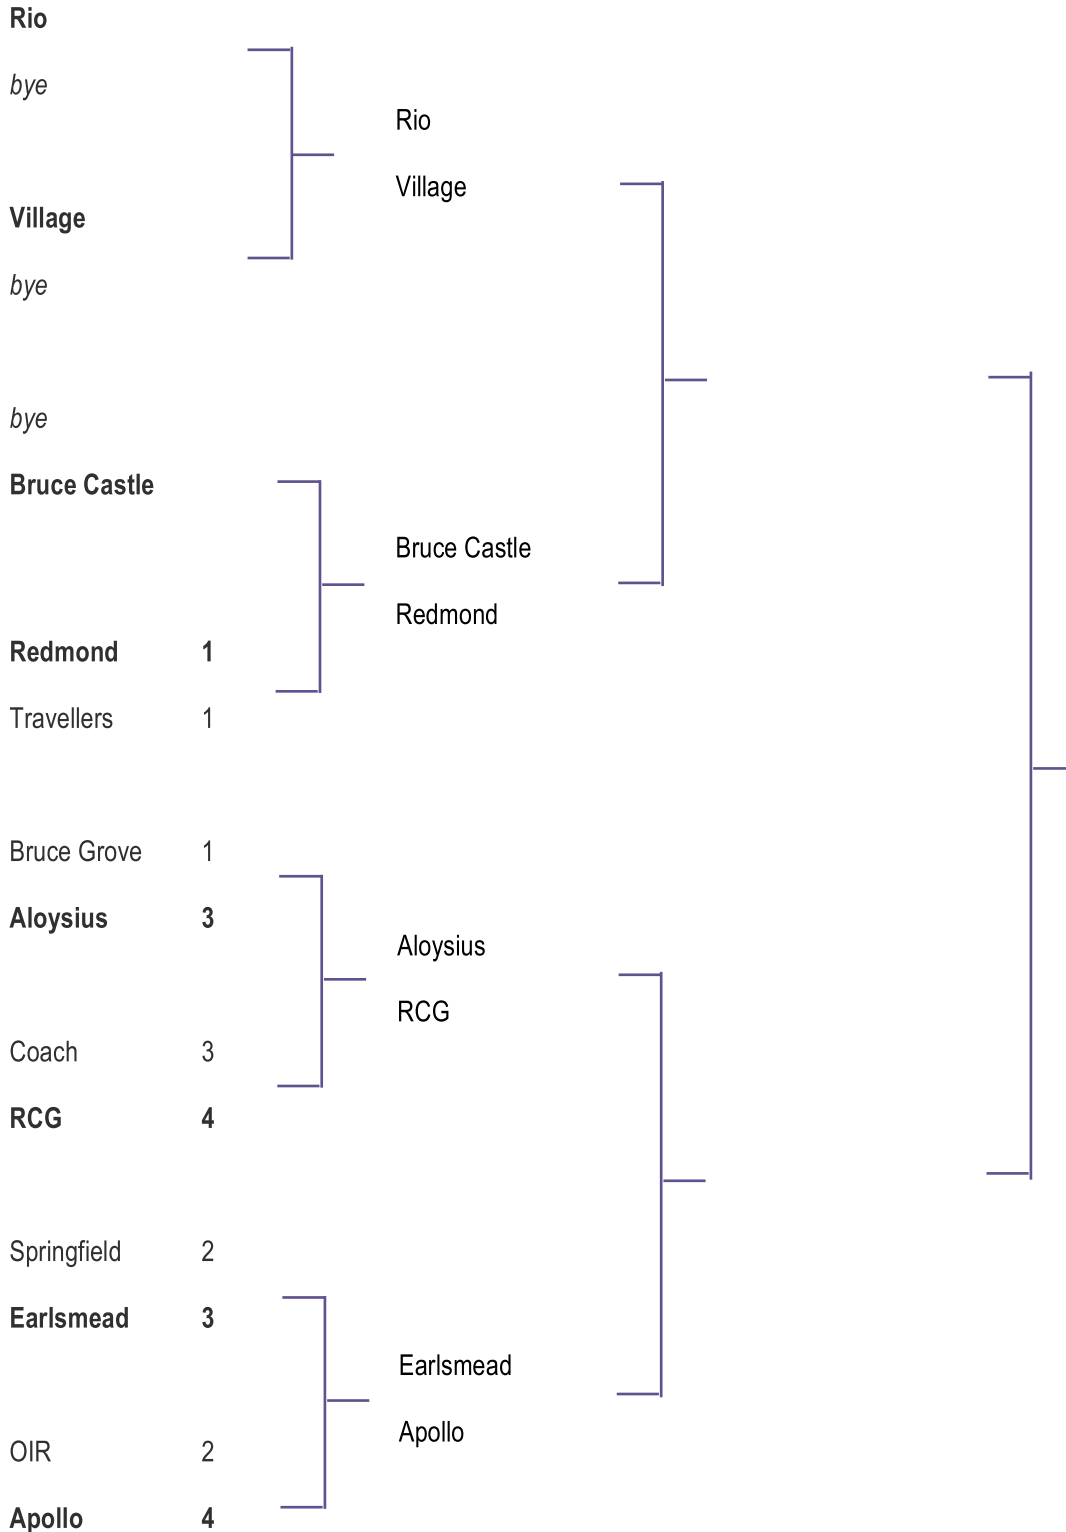

LRS CUP QUARTER-FINAL (1ST LEG)

Redmond Rovers v OIR	Church Street	Pitch 3	10:30AM
Travellers United v Bruce Grove	Jubilee Park	Stadium	10:30AM

LEAGUE TABLES

DIVISION 1

	P	W	D	L	F	A	GD	Pts
Rio	3	3	0	0	16	4	+12	9
Apollo	2	2	0	0	12	4	+8	6
Bruce Castle Rovers	4	2	0	2	8	9	-1	6
RCG	3	1	1	1	10	13	-3	4
Coach	3	0	2	1	11	13	-2	2
Springfield	2	0	1	1	4	13	-9	1
Aloysius	1	0	0	1	3	5	-2	0
Earlsmead	2	0	0	2	2	5	-3	0

DIVISION 2

	P	W	D	L	F	A	GD	Pts
Redmond Rovers	3	2	0	1	9	6	+3	6
Travellers United	2	2	0	0	4	2	+2	6
Bruce Grove	2	0	1	1	2	3	-1	1
OIR	2	0	1	1	4	6	-2	1
Village United	1	0	0	1	1	3	-2	0

SENIOR CHALLENGE CUP

SENIOR LEAGUE CUP DRAW