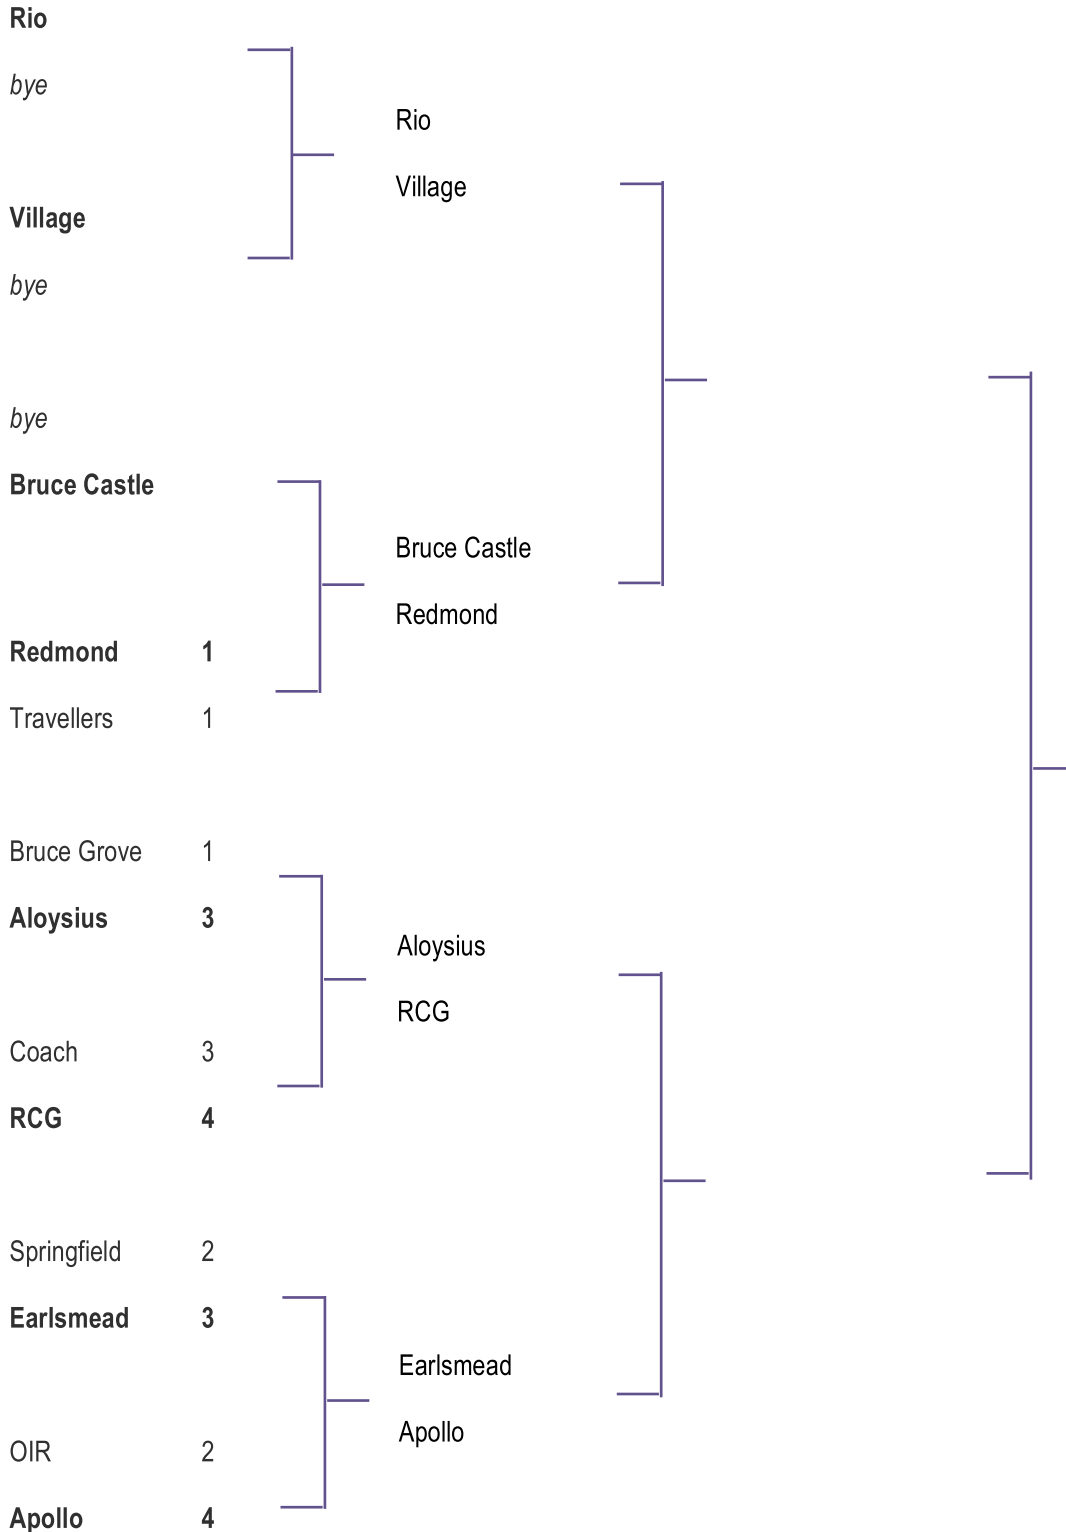

SENIOR CHALLENGE CUP

SENIOR LEAGUE CUP DRAW

GROUP A	P	W	D	L	F	A	GD	Pts
Bruce Grove	0	0	0	0	0	0	0	1
OIR	0	0	0	0	0	0	0	1
Aloysius	0	0	0	0	0	0	0	0
Coach	0	0	0	0	0	0	0	0

GROUP C	P	W	D	L	F	A	GD	Pts
Village United	0	0	0	0	0	0	0	1
Apollo	0	0	0	0	0	0	0	0
Bruce Castle Rovers	0	0	0	0	0	0	0	0

GROUP B	P	W	D	L	F	A	GD	Pts
Earlsmead	1	1	0	0	7	4	+3	3
Travellers United	1	0	0	1	4	7	-3	1
Springfield	0	0	0	0	0	0	0	0

GROUP D	P	W	D	L	F	A	GD	Pts
Redmond Rovers	0	0	0	0	0	0	0	1
RCG	0	0	0	0	0	0	0	0
Rio	0	0	0	0	0	0	0	0

Teams in Division 2 start with 1 point

TOP GOALSCORERS

DIVISION 1

Martell Thomas	Coach	8
Kesi Dryden	Rio	7
Marcus Boye Gonzalez	Rio	7
Owen Braddick	Springfield	7
Juan Camillo	Apollo	4
Salv Deleo	Earlsmead	4
Jonathan Ethindo	RCG	4
Henry Lewis	Bruce Castle	4
Jermaine Taylor	Aloysius	4
Sami Yislam	Apollo	4

DIVISION 2

Semir Deckin	Redmond	3
Palmiro Cabo-Verde	Redmond	2
Juan Garcia	Redmond	2
T Miller	Travellers	2
Davion Bascoe	Village	1
Steven Parry	Bruce Grove	1
L Shaw	Travellers	1
Marvin Smith	Village	1
Fatum Tahiri	Bruce Grove	1

LEAGUE TABLES

DIVISION 1	P	W	D	L	F	A	GD	Pts
Rio	3	3	0	0	16	4	+12	9
Apollo	3	3	0	0	15	6	+9	9
Bruce Castle Rovers	4	2	0	2	8	9	-1	6
RCG	3	1	1	1	10	13	-3	4
Coach	3	0	2	1	11	13	-2	2
Springfield United	2	0	1	1	4	13	-9	1
Aloysius	2	0	0	2	5	8	-3	0
Earlsmead	2	0	0	2	2	5	-3	0

DIVISION 2	P	W	D	L	F	A	GD	Pts
Redmond Rovers	3	2	0	1	9	6	+3	6
Travellers United	2	2	0	0	4	2	+2	6
Bruce Grove	2	0	1	1	2	3	-1	1
OIR	2	0	1	1	4	6	-2	1
Village United	1	0	0	1	1	3	-2	0