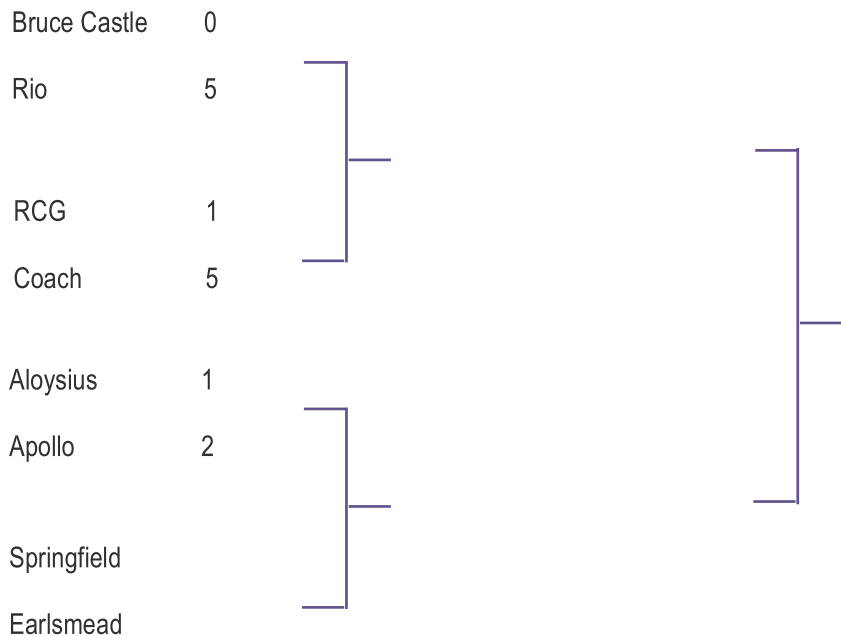

GLYNN WATSON CUP