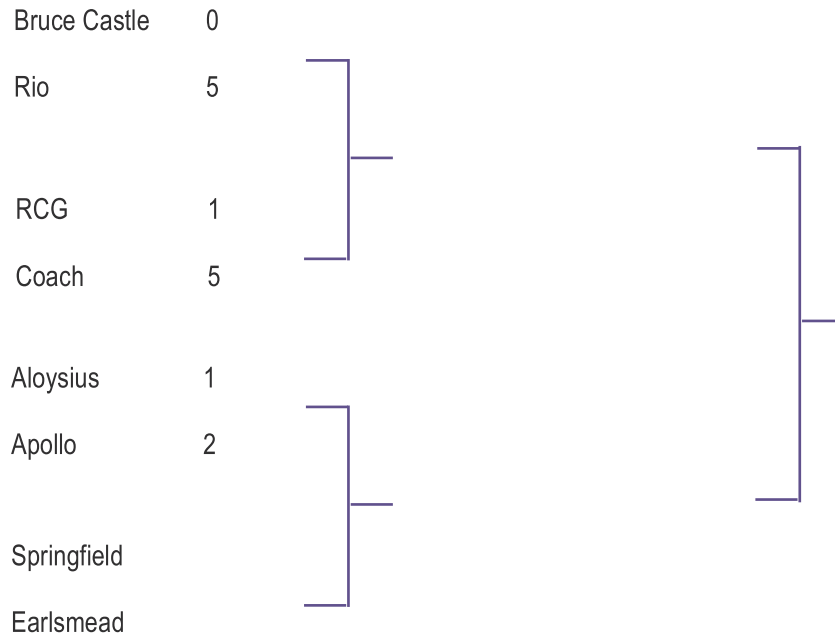

Aloysius

RCG

Earlsmead

Apollo

GLYNN WATSON CUP

LRS CUP