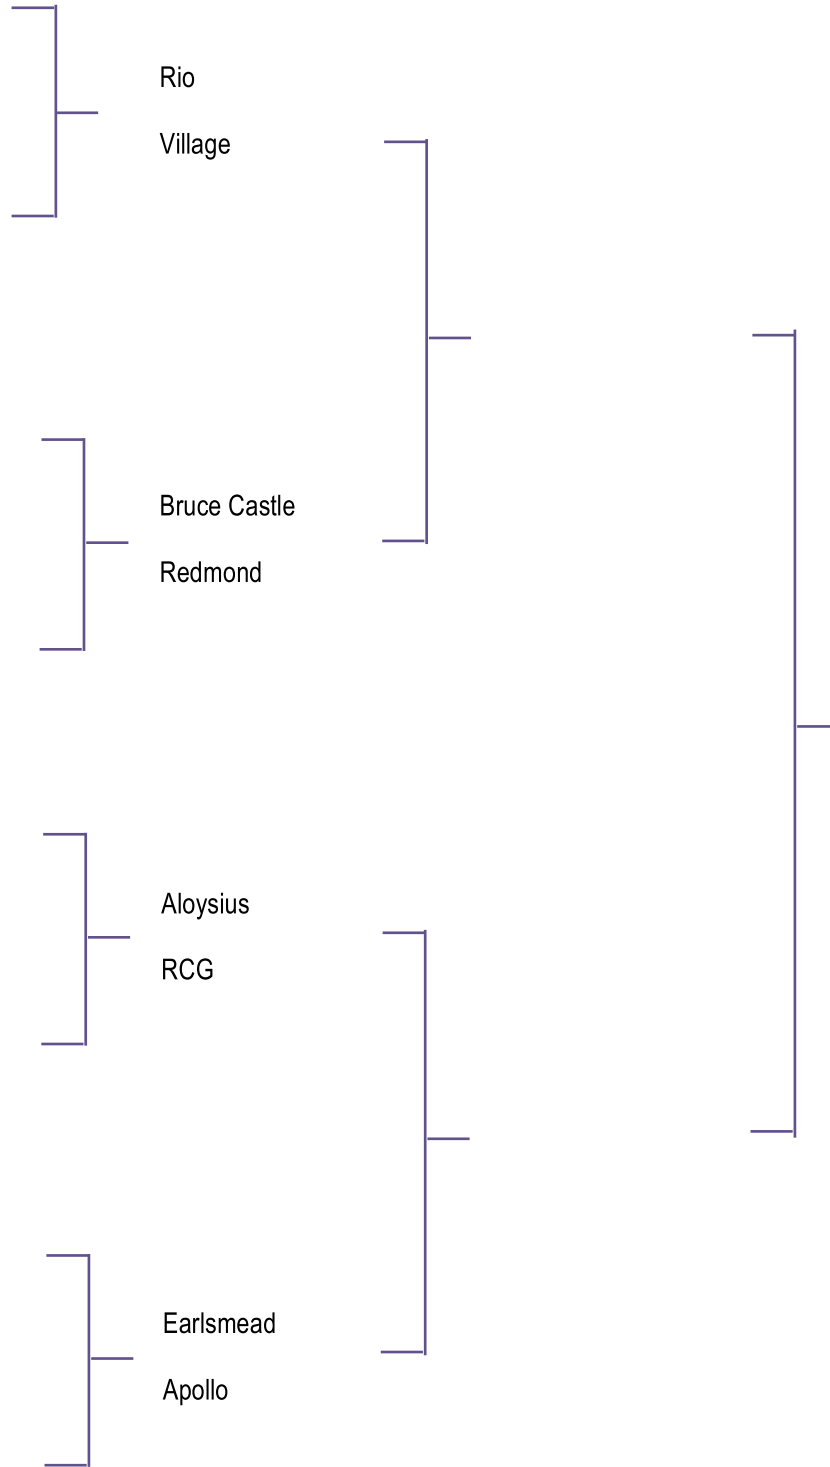

DIVISION 2

Damion Brown	Village	5
Daniel Koduah	Redmond	5
Semir Adam	Redmond	3
R Theobolds	Travellers	3
Rupert Blake	Village	2
Palmiro Cabo-Verde	Redmond	2
Juan Garcia	Redmond	2
T Miller	Travellers	2

SENIOR LEAGUE CUP

Redmond

Travellers

1

1

Bruce Grove

1

Aloysius

3

Coach

3

RCG

4

Springfield

2

Earlsmead

3

Aloysius

RCG

Earlsmead

Apollo

GLYNN WATSON CUP

LRS CUP