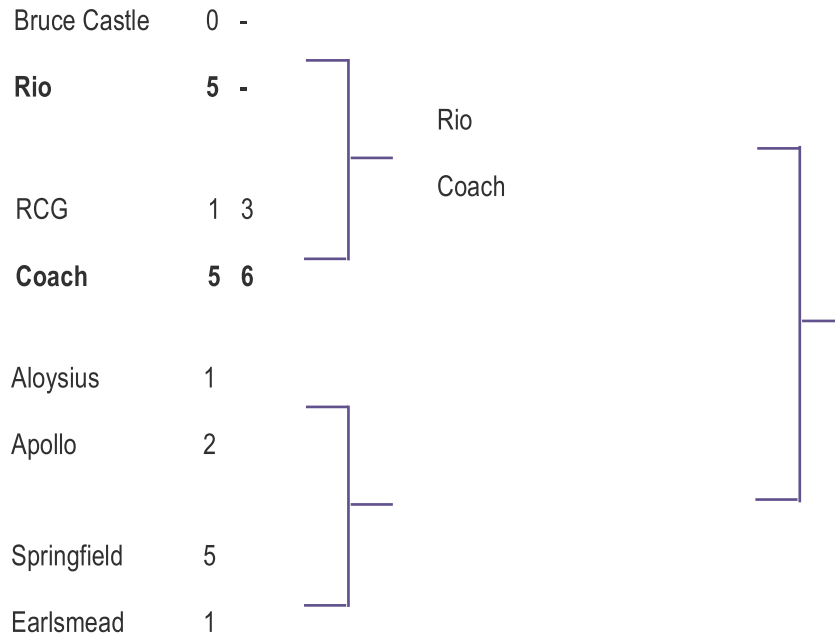

GLYNN WATSON CUP