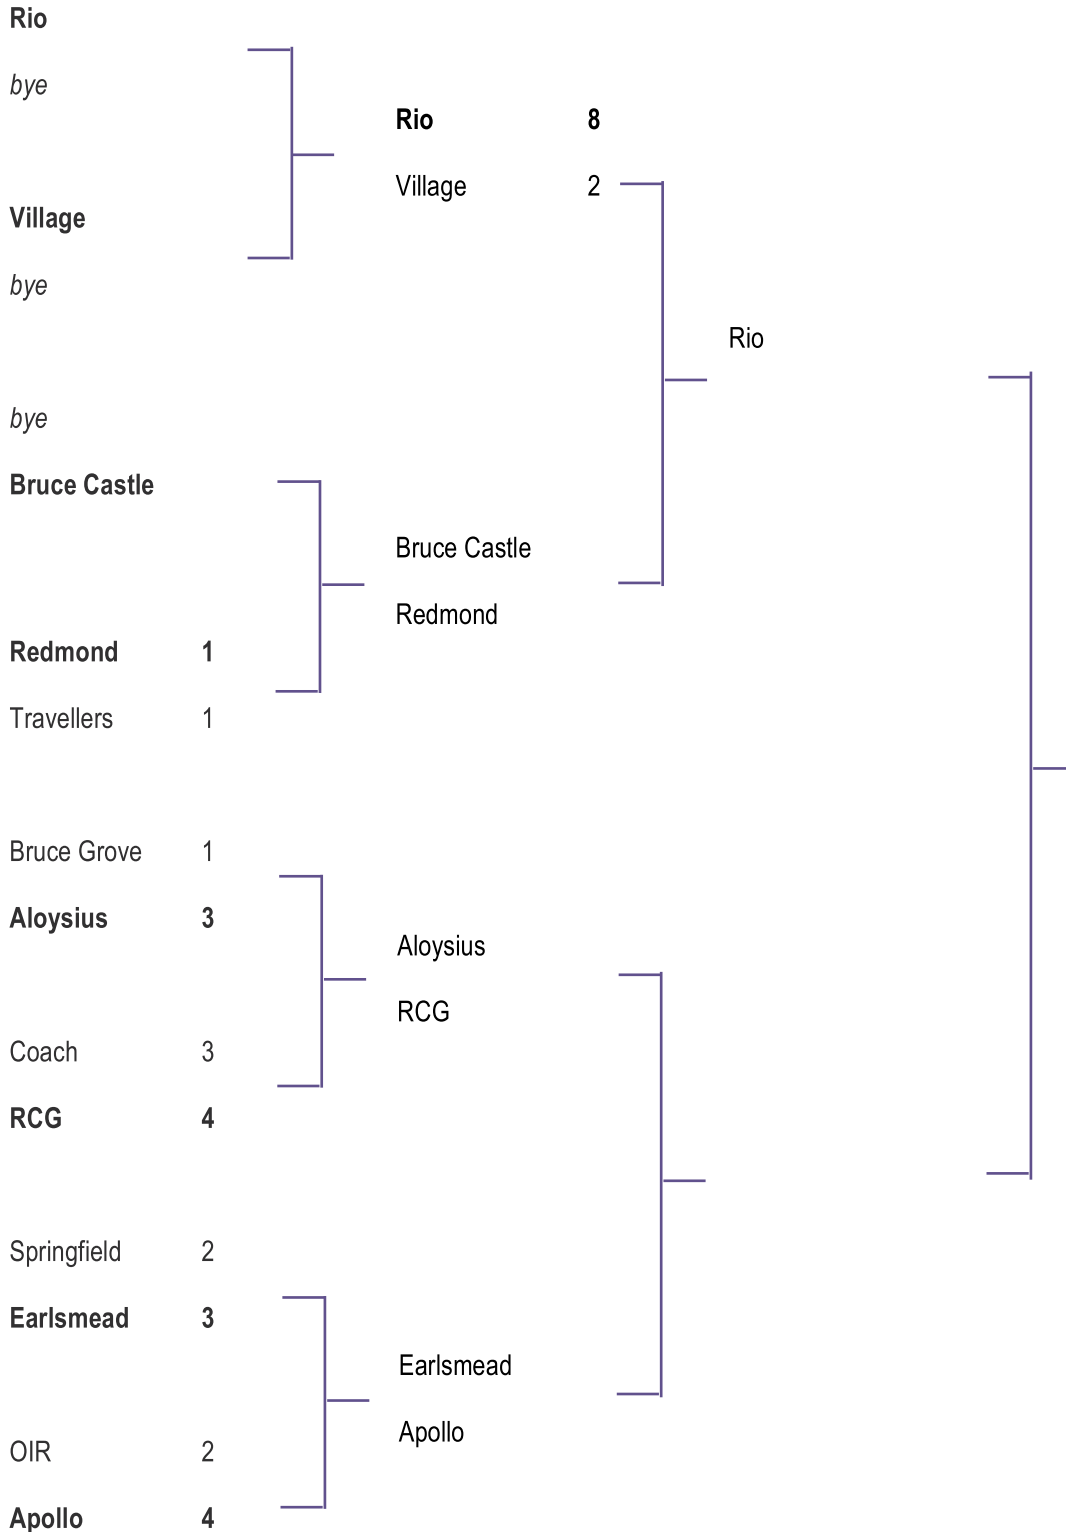

LEAGUE TABLES

DIVISION 1									DIVISION 2								
	P	W	D	L	F	A	GD	Pts		P	W	D	L	F	A	GD	Pts
Apollo	6	4	1	1	20	12	+8	13	Travellers United	4	4	0	0	11	5	+6	12
Rio	4	4	0	0	20	5	+15	12	Redmond Rovers	5	2	1	2	18	16	+2	7
Bruce Castle Rovers	6	3	0	3	10	12	-2	9	Village United	4	2	0	2	11	11	0	6
Coach	5	1	3	1	17	17	0	6	Bruce Grove	4	0	2	2	10	13	-3	2
Springfield United	3	1	1	1	13	16	-3	4	OIR	3	0	1	2	7	12	-5	1
RCG	5	1	1	3	14	24	-10	4									
Earlsmead	4	1	0	3	6	10	-4	3									
Aloysius	3	0	0	3	6	10	-4	0									

TOP GOALSCORERS

DIVISION 1			DIVISION 2		
Owen Braddick	Springfield	14	Rupert Blake	Village	6
Martell Thomas	Coach	14	Daniel Koduah	Redmond	6
Kesi Dryden	Rio	10	Semir Adam	Redmond	5
Marcus Boye Gonzalez	Rio	7	Damion Brown	Village	5
Ashley Marshall	Coach	7	Ramone Amos	Bruce Grove	4
Jordan Cornelius	Rio	6	Rehal Theobolds	Travellers	4
Juan Camillo	Apollo	4	Mo Omar	Travellers	3
Charlie Clarke	Springfield	4			
Salv Deleo	Earlsmead	4			
Jonathan Ethindo	RCG	4			
Sam Hoxhaj	Coach	4			
Nadeer Khassay	Apollo	4			
Henry Lewis	Bruce Castle	4			
Jermaine Taylor	Aloysius	4			
Sami Yislam	Apollo	4			

SENIOR LEAGUE CUP

GROUP A									GROUP C								
	P	W	D	L	F	A	GD	Pts		P	W	D	L	F	A	GD	Pts
Coach	1	1	1	0	3	1	+2	3	Village United	0	0	0	0	0	0	0	1
OIR	1	0	1	0	5	5	0	2	Apollo	0	0	0	0	0	0	0	0
Aloysius	1	0	0	0	5	5	0	1	Bruce Castle Rovers	0	0	0	0	0	0	0	0
Bruce Grove	1	0	0	1	1	3	-2	1									
GROUP B									GROUP D								
	P	W	D	L	F	A	GD	Pts		P	W	D	L	F	A	GD	Pts
Earlsmead	1	1	0	0	7	4	+3	3	Redmond Rovers	0	0	0	0	0	0	0	1
Travellers United	1	0	0	1	4	7	-3	1	RCG	0	0	0	0	0	0	0	0
Springfield	0	0	0	0	0	0	0	0	Rio	0	0	0	0	0	0	0	0

Teams in Division 2 start with 1 point

SENIOR CHALLENGE CUP