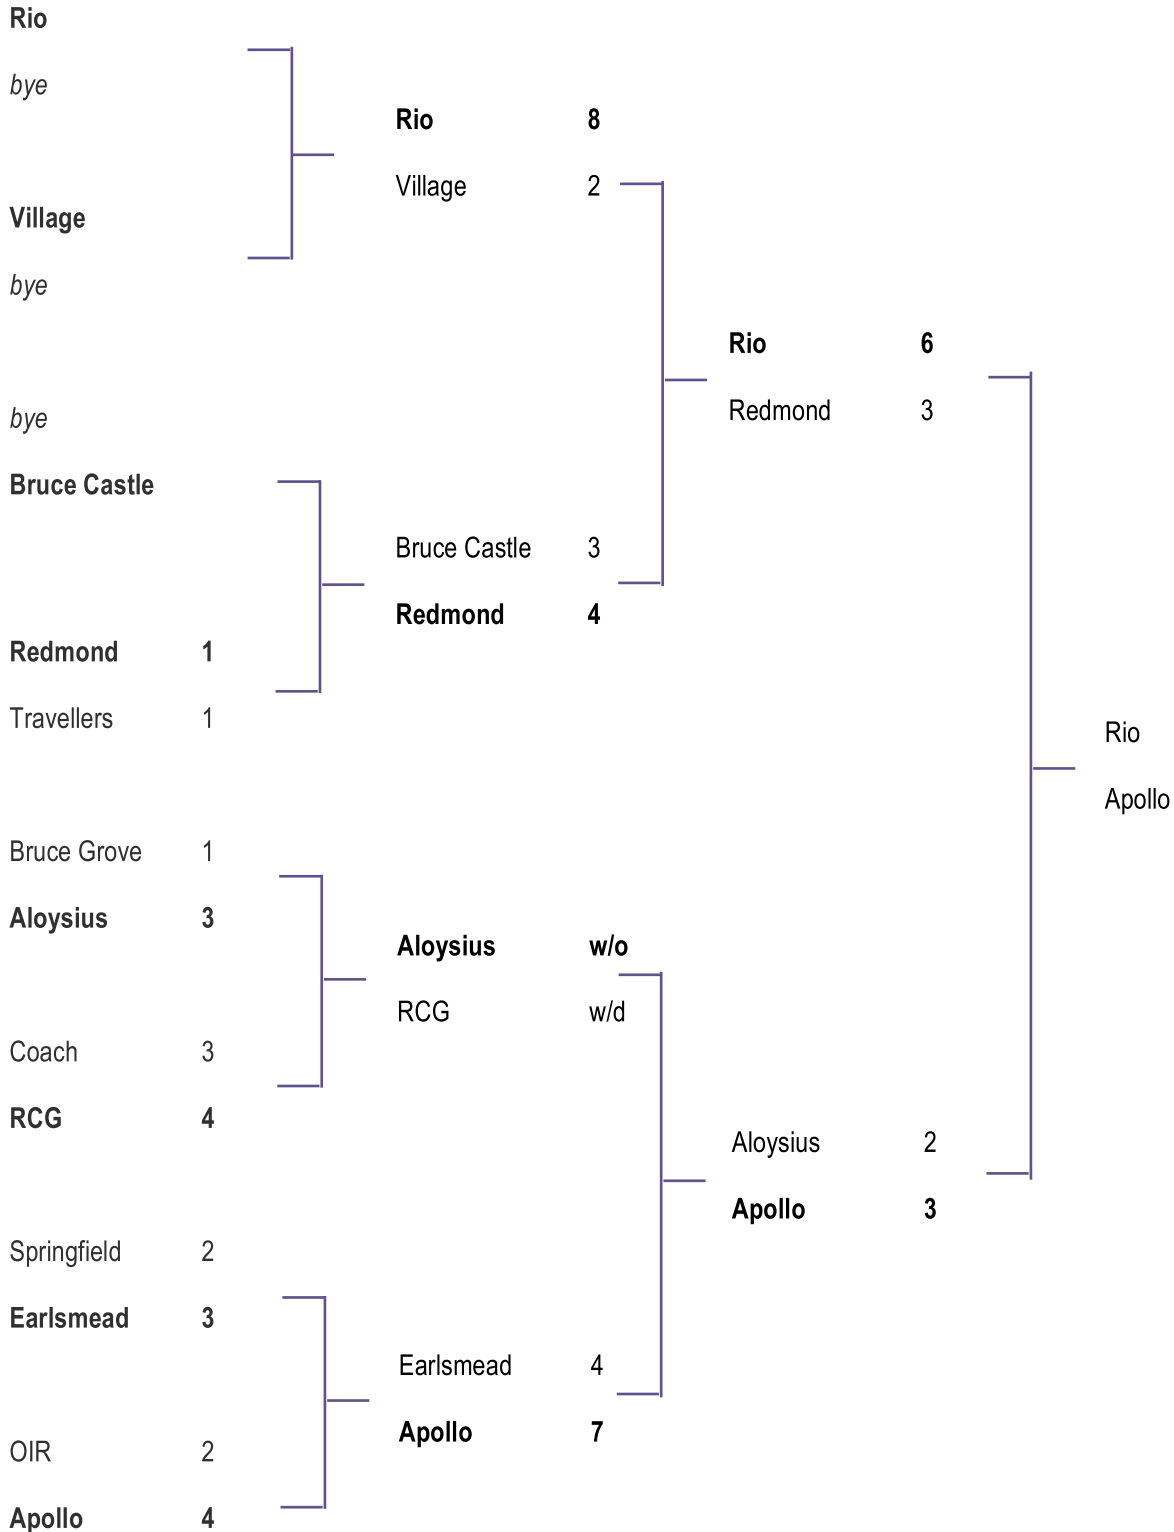

SENIOR CHALLENGE CUP

GLYNN WATSON CUP

Bruce Castle	0 -			
Rio	5 -	}	Rio	3
RCG	1 3		Coach	3
Coach	5 6			
Aloysius	1 2	}		
Apollo	2 10		Apollo	5
Springfield	5 6		Springfield	1
Earlsmead	1 1			

LRS CUP

Village		}	Village	2	
<i>bye</i>			OIR	7	
OIR	2 3				
Redmond	1 3	}			} Travellers
Travellers	3 5		Travellers		
Bruce Grove	2 3				
Grange Park		}	<i>bye</i>		
<i>bye</i>