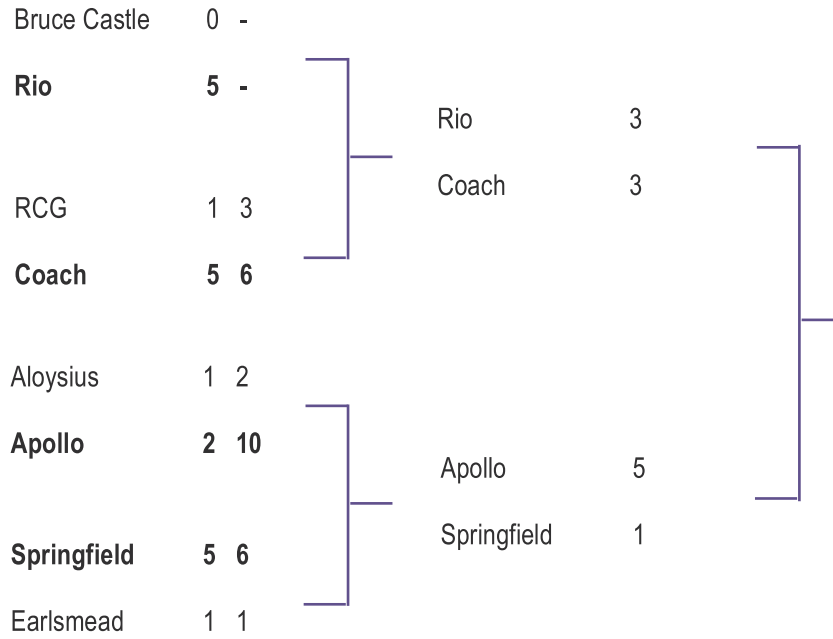

TOP GOALSCORERS

DIVISION 1				DIVISION 2			
Kesi Dryden		Rio	17	Damion Brown		Village	11
Owen Braddick		Springfield	16	Semir Adam		Redmond	10
Martell Thomas		Coach	16	Mo Omar		Travellers	9
Nadeer Khassay		Apollo	13	Rupert Blake		Village	8
Jordan Cornelius		Rio	9	Anas Kanni		Travellers	6
Marcus Boye Gonzalez		Rio	7	Daniel Koduah		Redmond	6
Ashley Marshall		Coach	7	Troy Miller		Travellers	6
Andre Etienne		Apollo	7				
Alfie Salisbury		Bruce Castle	7				
Charlie Clarke		Springfield	6				
Jonathan Ethindo		RCG	6				
Sam Hoxhaj		Coach	6				

SENIOR LEAGUE CUP

GROUP A									GROUP C								
	P	W	D	L	F	A	GD	Pts		P	W	D	L	F	A	GD	Pts
OIR	3	1	2	0	12	11	+1	6	Apollo	1	1	0	0	4	2	+2	3
Coach	2	1	0	1	6	5	+1	3	Bruce Castle Rovers	2	1	0	1	4	5	-1	3
Bruce Grove	2	0	1	1	4	6	-2	2	Village United	1	0	0	1	1	2	-1	1
Aloysius	1	0	1	0	5	5	0	1									
GROUP B									GROUP D								
	P	W	D	L	F	A	GD	Pts		P	W	D	L	F	A	GD	Pts
Earlsmead	2	2	0	0	11	6	+5	6	Rio	2	2	0	0	0	0	0	6
Travellers United	2	1	0	1	4	7	-3	4	Redmond Rovers	1	0	0	1	0	0	0	1
Springfield United	2	0	0	2	2	4	-2	0	RCG	0	0	0	1	0	0	0	0

Teams in Division 2 start with 1 point

SENIOR CHALLENGE CUP

GLYNN WATSON CUP

LRS CUP

BRIGG CUP

	P	W	D	L	F	A	GD	PPG
Springfield United	2	2	0	0	18	1	+17	3
RCG	1	1	0	0	4	0	+4	3
Aloysius	0	0	0	0	0	0	0	0
Bruce Castle Rovers	0	0	0	0	0	0	0	0
Bruce Grove	0	0	0	0	0	0	0	0
Coach	0	0	0	0	0	0	0	0
Earlsmead	0	0	0	0	0	0	0	0
OIR	1	0	0	1	0	4	-4	0
Redmond Rovers	1	0	0	1	1	7	-6	0
Village United	1	0	0	1	0	11	-11	0

Top 4 teams qualify for the semi-finals. Table ordered on a Points Per Game basis. Minimum of 2 matches need to be played to qualify.