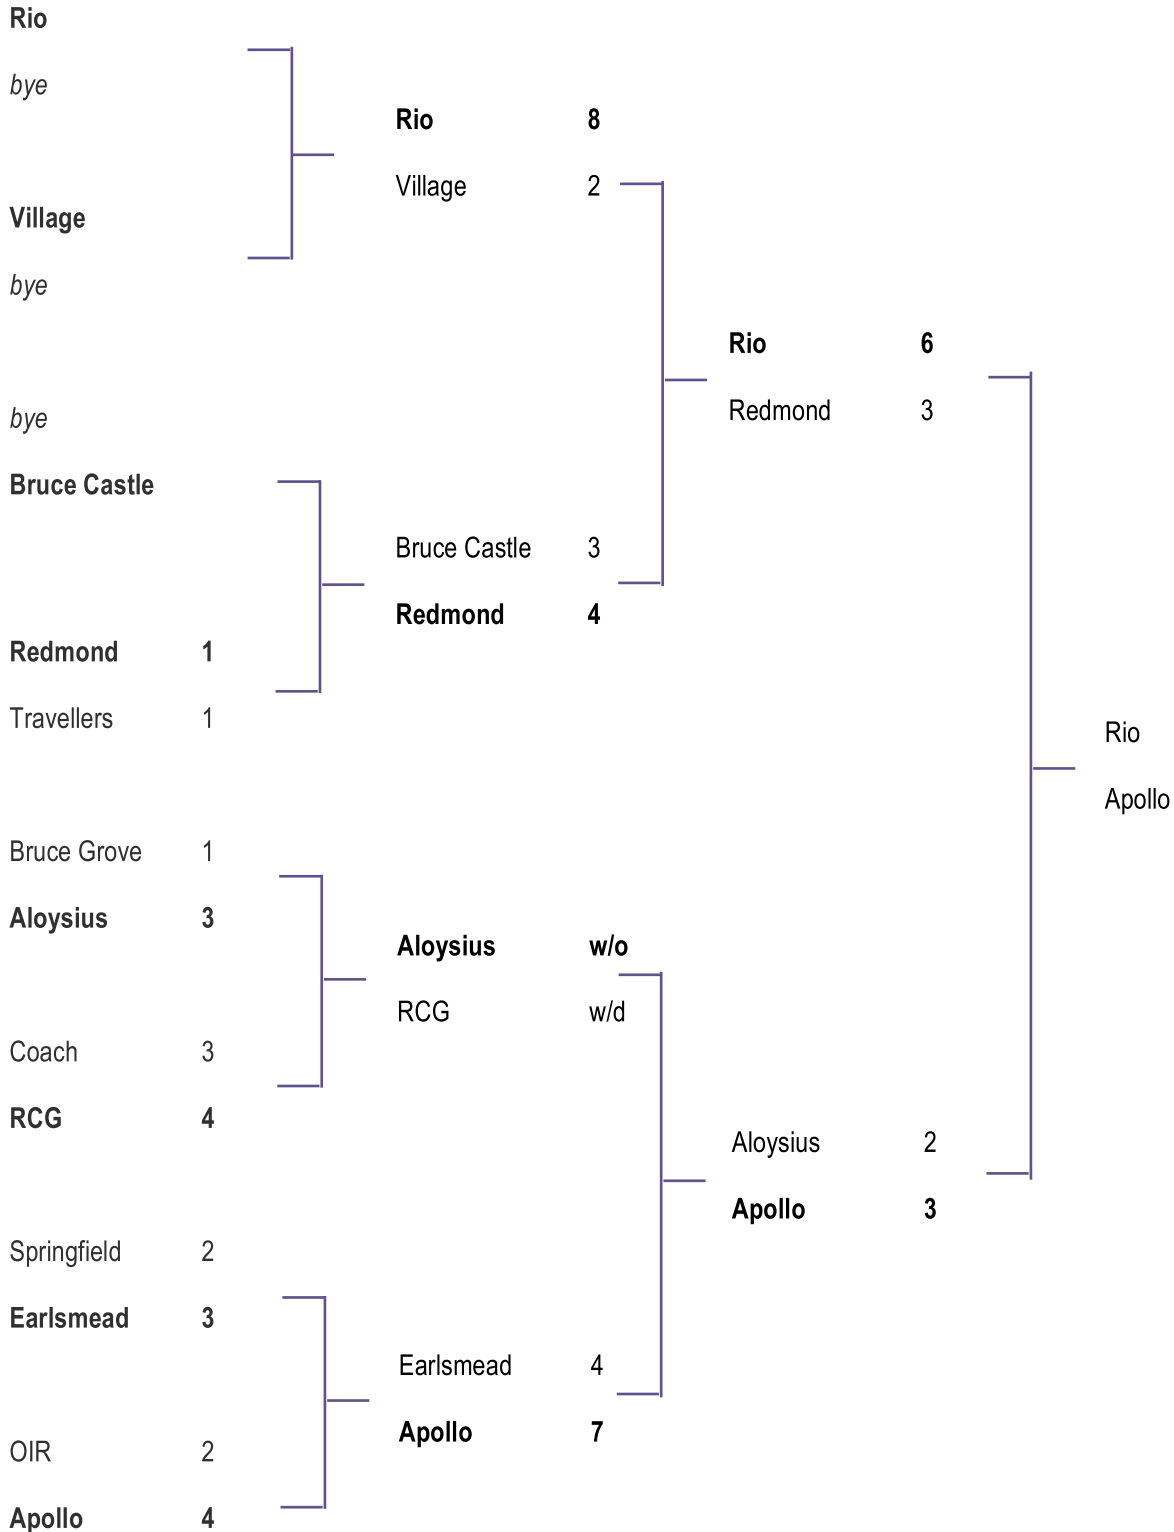

LEAGUE TABLES

DIVISION 1									DIVISION 2								
	P	W	D	L	F	A	GD	Pts		P	W	D	L	F	A	GD	Pts
Rio	5	5	0	0	24	6	+18	15	Travellers United	7	6	1	0	19	10	+9	19
Apollo	7	4	2	1	23	15	+8	14	Redmond Rovers	7	3	1	3	25	19	+6	10
Bruce Castle Rovers	7	4	0	3	14	15	-1	12	Village United	8	2	3	3	19	22	-3	9
Earlsmead	6	3	0	3	9	11	-2	9	Bruce Grove	8	1	3	4	19	26	-7	6
Coach	7	1	4	2	21	24	-3	7	OIR	4	0	2	2	10	15	-5	2
RCG	7	2	1	4	20	30	-10	7									
Springfield United	5	1	1	3	16	20	-4	4									
Aloysius	6	1	0	5	13	19	-6	3									

TOP GOALSCORERS

DIVISION 1				DIVISION 2			
Kesi Dryden		Rio	17	Damion Brown		Village	11
Owen Braddick		Springfield	16	Semir Adam		Redmond	10
Martell Thomas		Coach	16	Mo Omar		Travellers	9
Nadeer Khassay		Apollo	13	Rupert Blake		Village	8
Jordan Cornelius		Rio	9	Anas Kanni		Travellers	6
Marcus Boye Gonzalez		Rio	7	Daniel Koduah		Redmond	6
Ashley Marshall		Coach	7	Troy Miller		Travellers	6
Andre Etienne		Apollo	7				
Alfie Salisbury		Bruce Castle	7				
Charlie Clarke		Springfield	6				
Jonathan Ethindo		RCG	6				
Sam Hoxhaj		Coach	6				

SENIOR LEAGUE CUP

GROUP A									GROUP C								
	P	W	D	L	F	A	GD	Pts		P	W	D	L	F	A	GD	Pts
OIR	3	1	2	0	12	11	+1	6	Apollo	1	1	0	0	4	2	+2	3
Coach	2	1	0	1	6	5	+1	3	Bruce Castle Rovers	2	1	0	1	4	5	-1	3
Bruce Grove	2	0	1	1	4	6	-2	2	Village United	1	0	0	1	1	2	-1	1
Aloysius	1	0	1	0	5	5	0	1									
GROUP B									GROUP D								
	P	W	D	L	F	A	GD	Pts		P	W	D	L	F	A	GD	Pts
Earlsmead	2	2	0	0	11	6	+5	6	Rio	2	2	0	0	0	0	0	6
Travellers United	2	1	0	1	4	7	-3	4	Redmond Rovers	1	0	0	1	0	0	0	1
Springfield United	2	0	0	2	2	4	-2	0	RCG	0	0	0	1	0	0	0	0

Teams in Division 2 start with 1 point

SENIOR CHALLENGE CUP