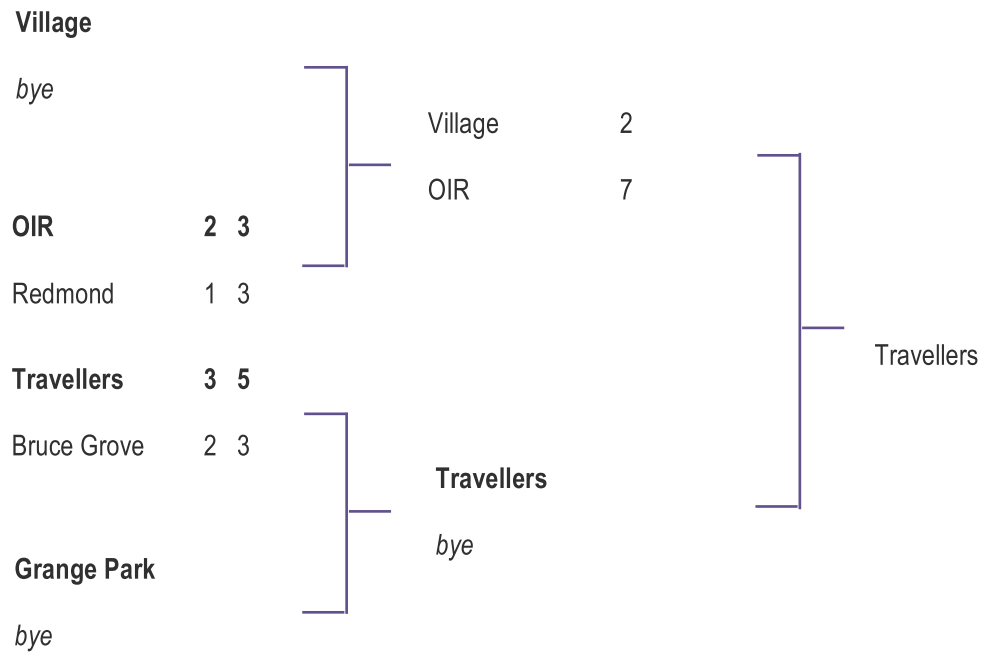

TOP GOALSCORERS

DIVISION 1				DIVISION 2			
Kesi Dryden		Rio	17	Damion Brown		Village	11
Owen Braddick		Springfield	16	Semir Adam		Redmond	10
Martell Thomas		Coach	16	Mo Omar		Travellers	9
Nadeer Khassay		Apollo	13	Rupert Blake		Village	8
Jordan Cornelius		Rio	9	Anas Kanni		Travellers	6
Marcus Boye Gonzalez		Rio	7	Daniel Koduah		Redmond	6
Ashley Marshall		Coach	7	Troy Miller		Travellers	6
Andre Etienne		Apollo	7				
Alfie Salisbury		Bruce Castle	7				
Charlie Clarke		Springfield	6				
Jonathan Ethindo		RCG	6				
Sam Hoxhaj		Coach	6				

Teams in Division 2 start with 1 point

SENIOR CHALLENGE CUP

GLYNN WATSON CUP

LRS CUP

BRIGG CUP

	P	W	D	L	F	A	GD	PPG
Springfield United	2	2	0	0	18	1	+17	3
RCG	1	1	0	0	4	0	+4	3
Aloysius	0	0	0	0	0	0	0	0
Bruce Castle Rovers	0	0	0	0	0	0	0	0
Bruce Grove	0	0	0	0	0	0	0	0
Coach	0	0	0	0	0	0	0	0
Earlsmead	0	0	0	0	0	0	0	0
OIR	1	0	0	1	0	4	-4	0
Redmond Rovers	1	0	0	1	1	7	-6	0
Village United	1	0	0	1	0	11	-11	0

Top 4 teams qualify for the semi-finals. Table ordered on a Points Per Game basis. Minimum of 2 matches need to be played to qualify.