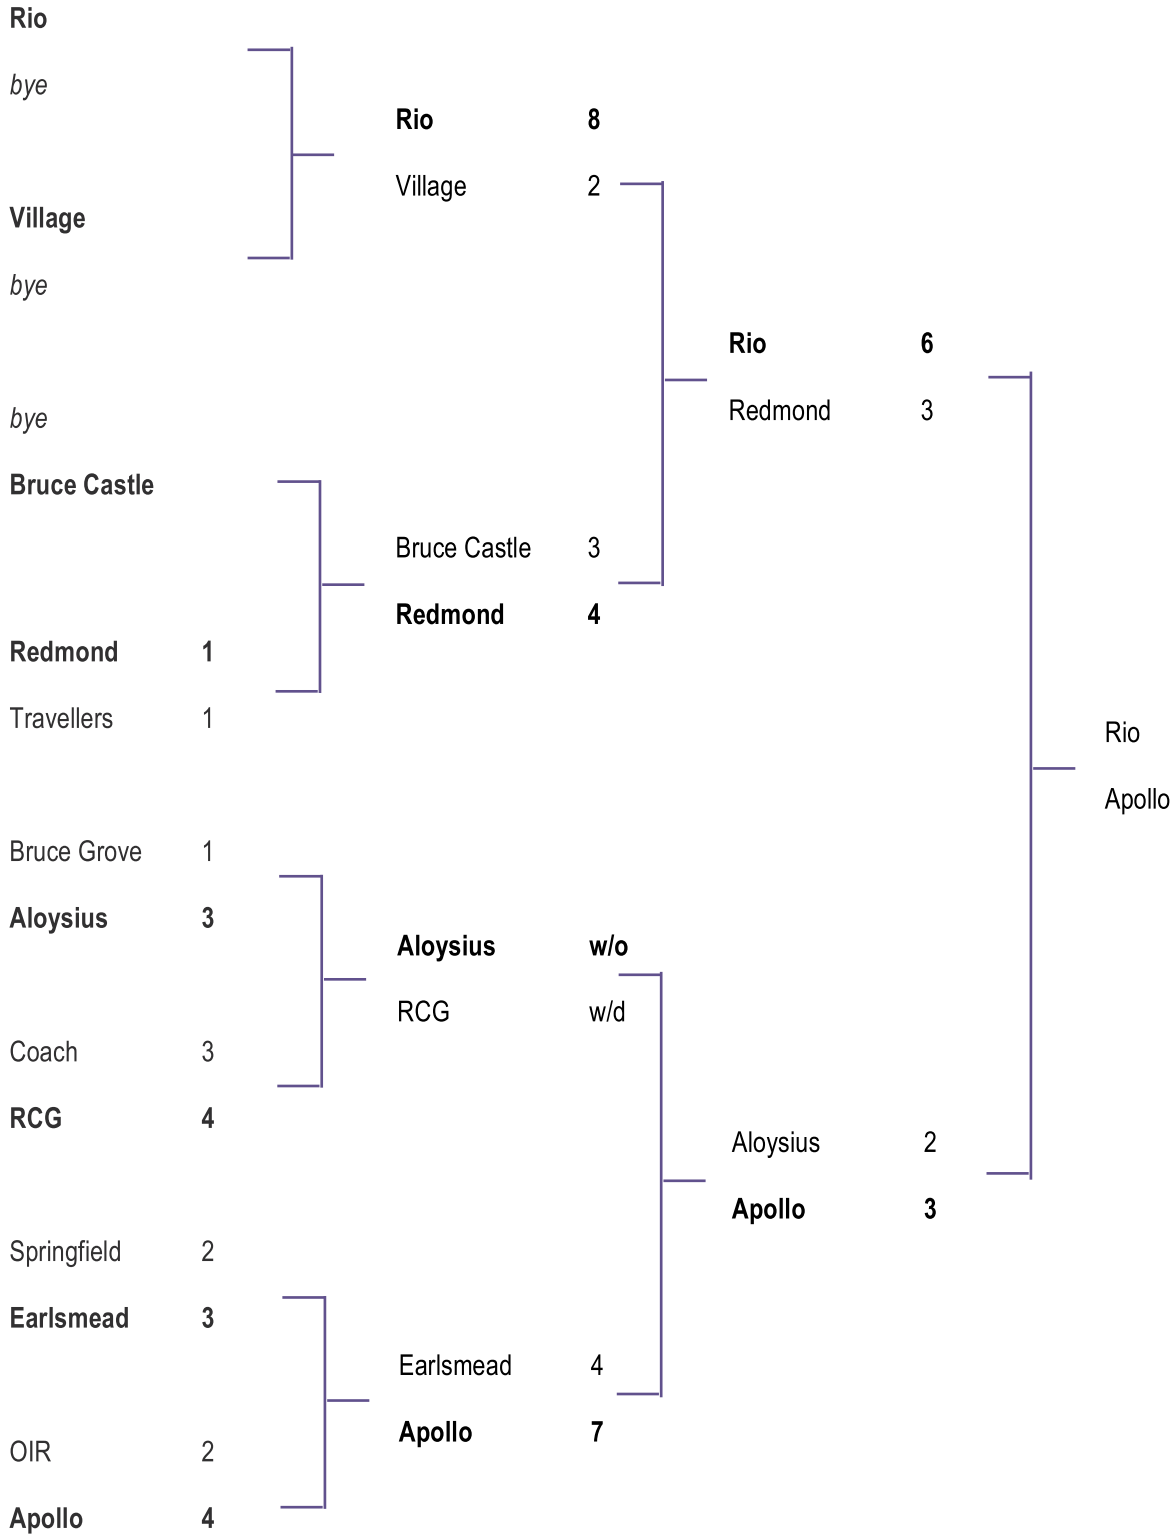

SENIOR CHALLENGE CUP

GLYNN WATSON CUP

Bruce Castle	0 -			
Rio	5 -	}	Rio	3
RCG	1 3		Coach	3
Coach	5 6			
Aloysius	1 2	}		
Apollo	2 10		Apollo	5
Springfield	5 6		Springfield	1
Earlsmead	1 1			

LRS CUP

Village		}	Village	2	
<i>bye</i>			OIR	7	
OIR	2 3				
Redmond	1 3	}			Travellers
Travellers	3 5		Travellers		
Bruce Grove	2 3		<i>bye</i>		
Grange Park					
<i>bye</i>