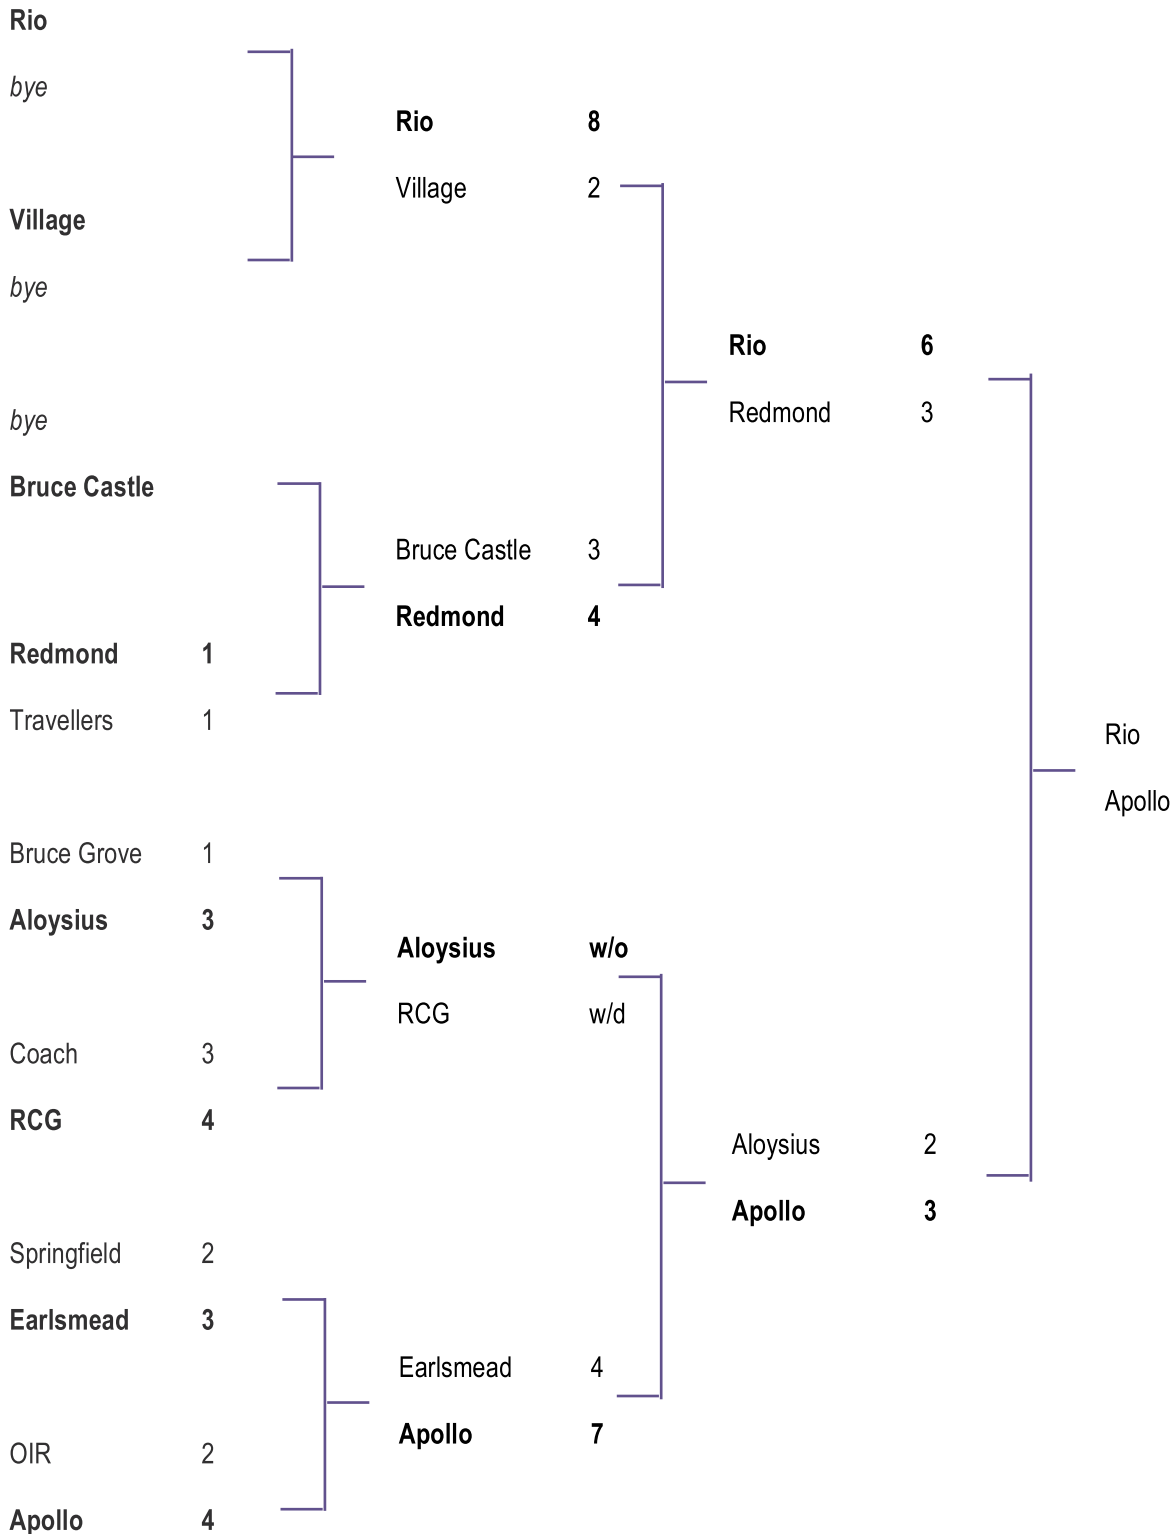

LEAGUE TABLES

DIVISION 1	P	W	D	L	F	A	GD	Pts
Rio	5	5	0	0	24	6	+18	15
Bruce Castle Rovers	8	5	0	3	17	17	0	15
Apollo	7	4	2	1	23	15	+8	14
Earlsmead	8	4	0	4	19	16	+3	12
Springfield United	6	2	1	3	29	21	+8	7
Coach	8	1	4	3	22	37	-15	7
RCG	8	2	1	5	22	38	-16	7
Aloysius	6	1	0	5	13	19	-6	3

DIVISION 2	P	W	D	L	F	A	GD	Pts
Travellers United	9	7	1	1	33	15	+18	22
Redmond Rovers	8	3	1	4	28	32	-4	10
Village United	8	2	3	3	19	22	-3	9
Bruce Grove	8	1	3	4	19	26	-7	6
OIR	5	1	2	2	12	16	-4	5

TOP GOALSCORERS

DIVISION 1

Kesi Dryden	Rio	23
Martell Thomas	Coach	19
Owen Braddick	Springfield	18
Nadeer Khassay	Apollo	14
Charlie Clarke	Springfield	11
Jordan Cornelius	Rio	10
Jermaine Taylor	Aloysius	10
Andre Etienne	Apollo	9
Alfie Salisbury	Bruce Castle	9

DIVISION 2

Semir Adam	Redmond	12
Damion Brown	Village	12
Mo Omar	Travellers	12
Rupert Blake	Village	9
Anas Kanni	Travellers	8
Daniel Koduah	Redmond	6
Troy Miller	Travellers	6

SENIOR LEAGUE CUP

GROUP A	P	W	D	L	F	A	GD	Pts
Coach	3	2	0	1	11	8	+3	6
OIR	3	1	2	0	12	11	+1	6
Aloysius	3	1	1	1	13	12	+1	4
Bruce Grove	3	0	1	2	6	11	-5	2

GROUP C	P	W	D	L	F	A	GD	Pts
Apollo	2	2	0	0	10	3	+7	6
Bruce Castle Rovers	2	1	0	1	4	5	-1	3
Village United	2	0	0	2	2	8	-6	1

GROUP B	P	W	D	L	F	A	GD	Pts
Earlsmead	2	2	0	0	11	6	+5	6
Travellers United	2	1	0	1	4	7	-3	4
Springfield United	2	0	0	2	2	4	-2	0

GROUP D	P	W	D	L	F	A	GD	Pts
Rio	2	2	0	0	0	0	0	6
Redmond Rovers	2	1	0	1	4	3	+1	4
RCG	2	0	0	2	3	4	-1	0

Teams in Division 2 start with 1 point

SENIOR CHALLENGE CUP