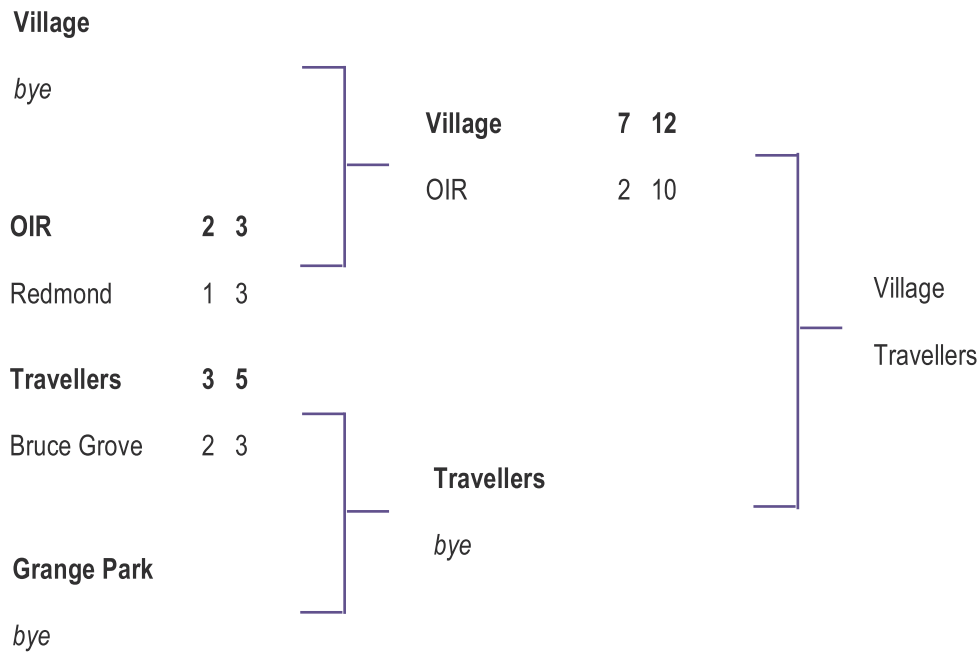

GROUP D	P	W	D	L	F	A	GD	Pts
Rio	2	2	0	0	0	0	0	6
Redmond Rovers	2	1	0	1	4	3	+1	4
RCG	2	0	0	2	3	4	-1	0

Teams in Division 2 start with 1 point

SENIOR CHALLENGE CUP

GLYNN WATSON CUP

LRS CUP

SENIOR LEAGUE CUP

Coach

Redmond

Earlsmead

Bruce Castle

Apollo

Travellers

Rio

OIR

BRIGG CUP