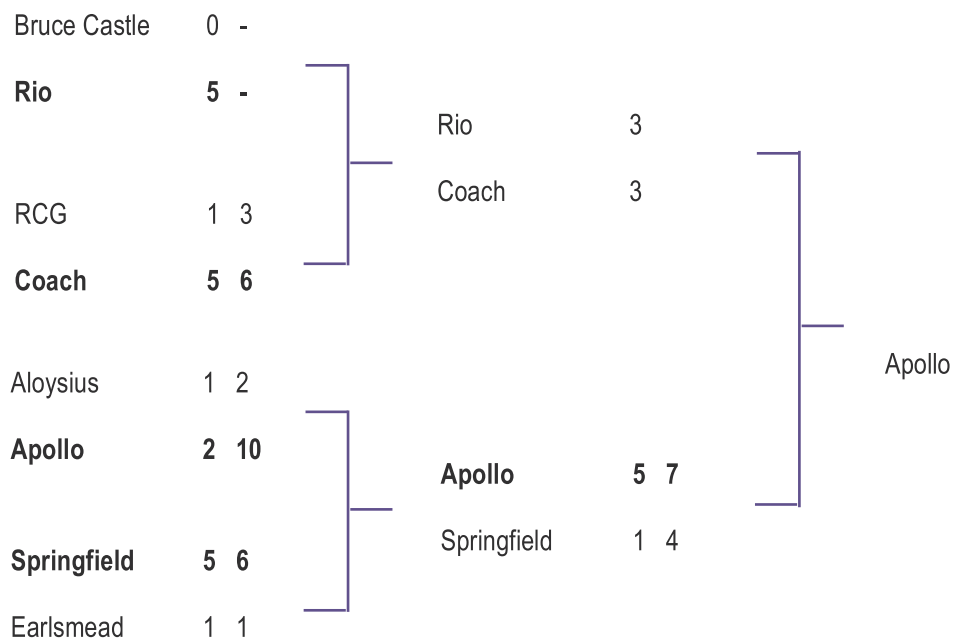

GROUP C	P	W	D	L	F	A	GD	Pts
Apollo	2	2	0	0	10	3	+7	6
Bruce Castle Rovers	2	1	0	1	4	5	-1	3
Village United	2	0	0	2	2	8	-6	1

GROUP B	P	W	D	L	F	A	GD	Pts
Earlsmead	2	2	0	0	11	6	+5	6
Travellers United	2	1	0	1	4	7	-3	4
Springfield United	2	0	0	2	2	4	-2	0

GROUP D	P	W	D	L	F	A	GD	Pts
Rio	2	2	0	0	0	0	0	6
Redmond Rovers	2	1	0	1	4	3	+1	4
RCG	2	0	0	2	3	4	-1	0

Teams in Division 2 start with 1 point

SENIOR CHALLENGE CUP

GLYNN WATSON CUP

LRS CUP

SENIOR LEAGUE CUP

Coach