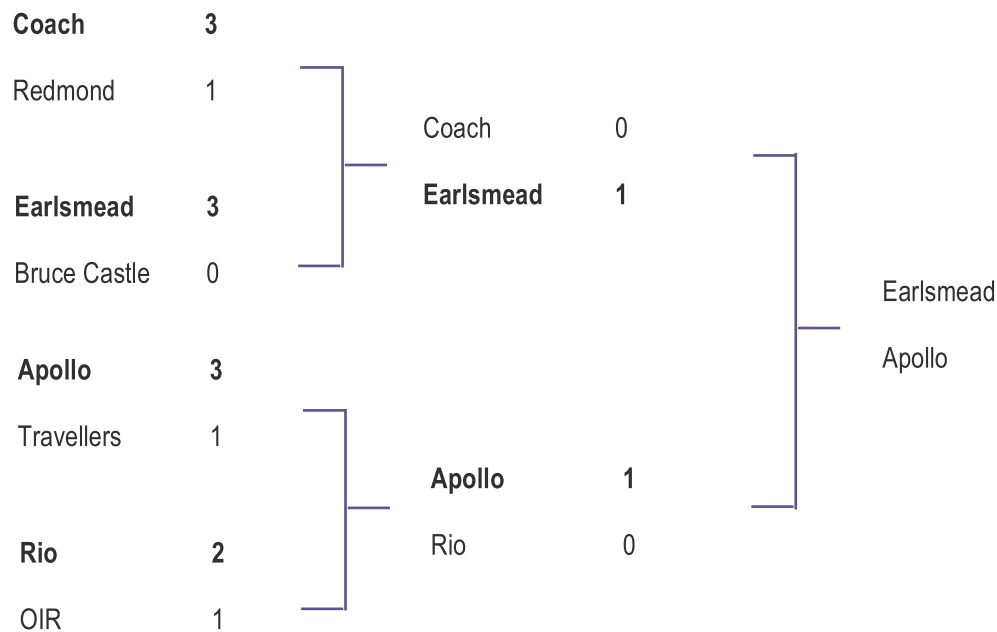

SENIOR LEAGUE CUP

BRIGG CUP

	P	W	D	L	F	A	GD	PPG
RCG	2	2	0	0	6	1	+5	3
Bruce Castle Rovers	2	1	0	1	6	6	0	1.5
Redmond Rovers	3	1	0	2	6	10	-4	1
Aloysius	0	0	0	0	0	0	0	0
Coach	0	0	0	0	0	0	0	0
OIR	1	0	0	1	0	4	-4	0

Top 4 teams qualify for the semi-finals.

Table ordered on a Points Per Game basis. Minimum of 2 matches need to be played to qualify.

Teams who reach the final of any other competition are not eligible for the knockout phase (only eligible teams displayed in the table).