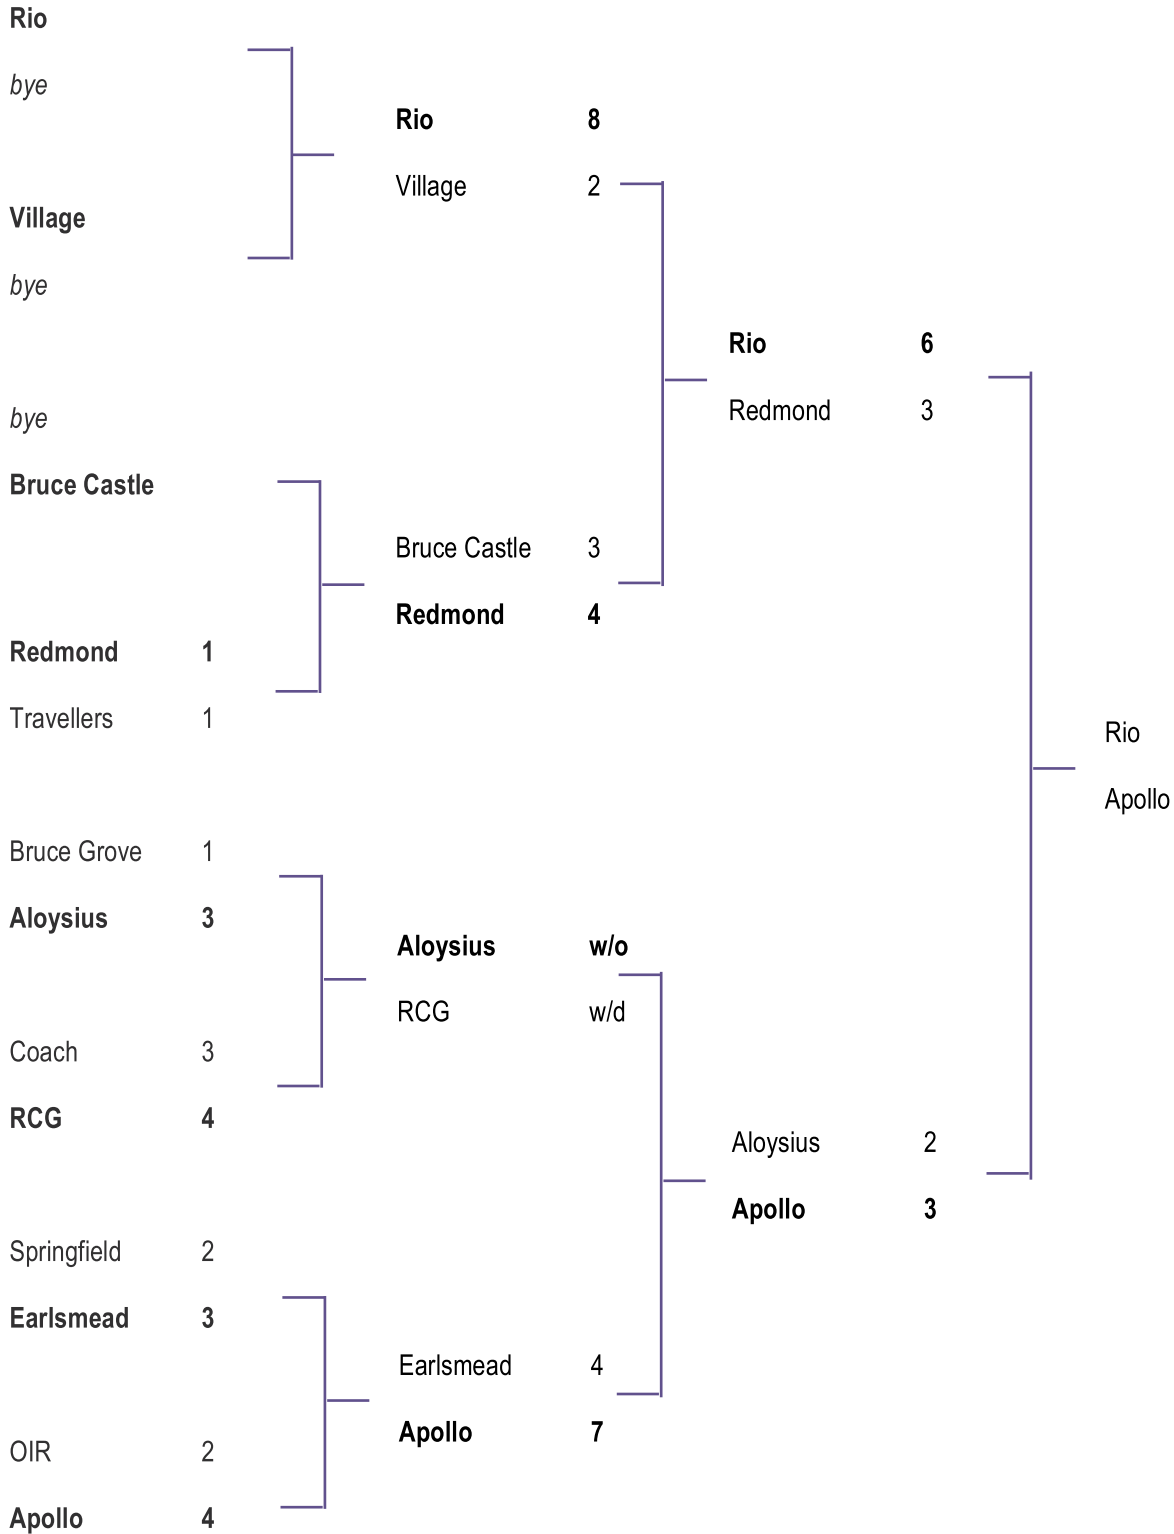

SENIOR CHALLENGE CUP

GLYNN WATSON CUP

Bruce Castle	0 -			
Rio	5 -	}	Rio	3 3
RCG	1 3		Coach	3 1
Coach	5 6			
Aloysius	1 2	}		
Apollo	2 10		Apollo	5 7
Springfield	5 6		Springfield	1 4
Earlsmead	1 1			
				Rio
				Apollo

LRS CUP

Village				
<i>bye</i>		}	Village	7 12
OIR	2 3		OIR	2 10
Redmond	1 3			
Travellers	3 5	}		
Bruce Grove	2 3		Travellers	
Grange Park			<i>bye</i>	
<i>bye</i>				Village
				Travellers
				1
				3