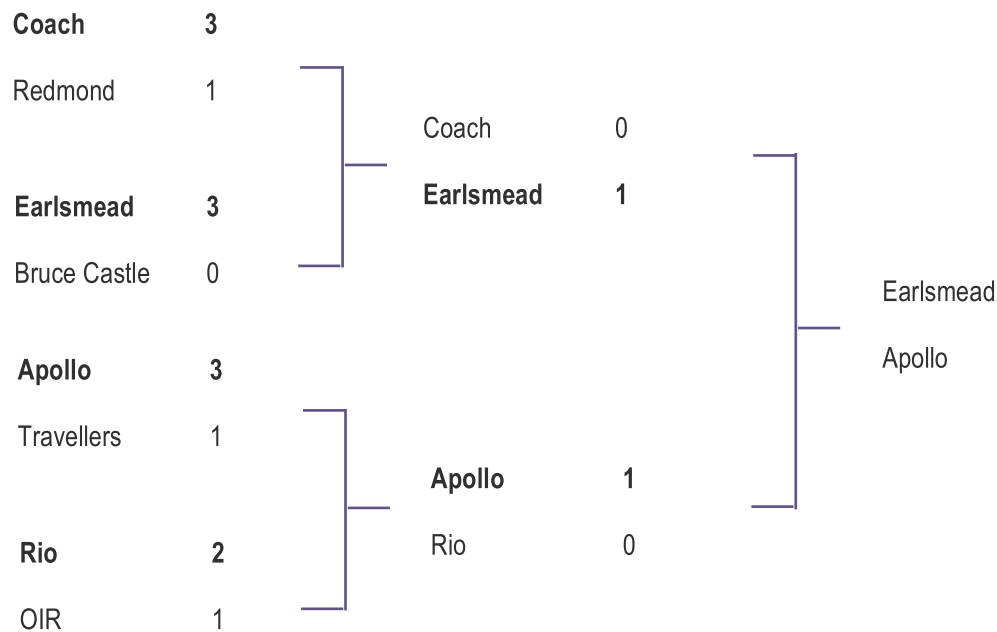

SENIOR LEAGUE CUP

BRIGG CUP

	P	W	D	L	F	A	GD	PPG
RCG	3	3	0	0	9	3	+6	3
Bruce Castle Rovers	2	1	0	1	6	6	0	1.5
Redmond Rovers	4	1	0	3	8	13	-5	0.75
Aloysius	0	0	0	0	0	0	0	0
Coach	0	0	0	0	0	0	0	0
OIR	1	0	0	1	0	4	-4	0

Top 4 teams qualify for the semi-finals.

Table ordered on a Points Per Game basis. Minimum of 2 matches need to be played to qualify.

Teams who reach the final of any other competition are not eligible for the knockout phase (only eligible teams displayed in the table).