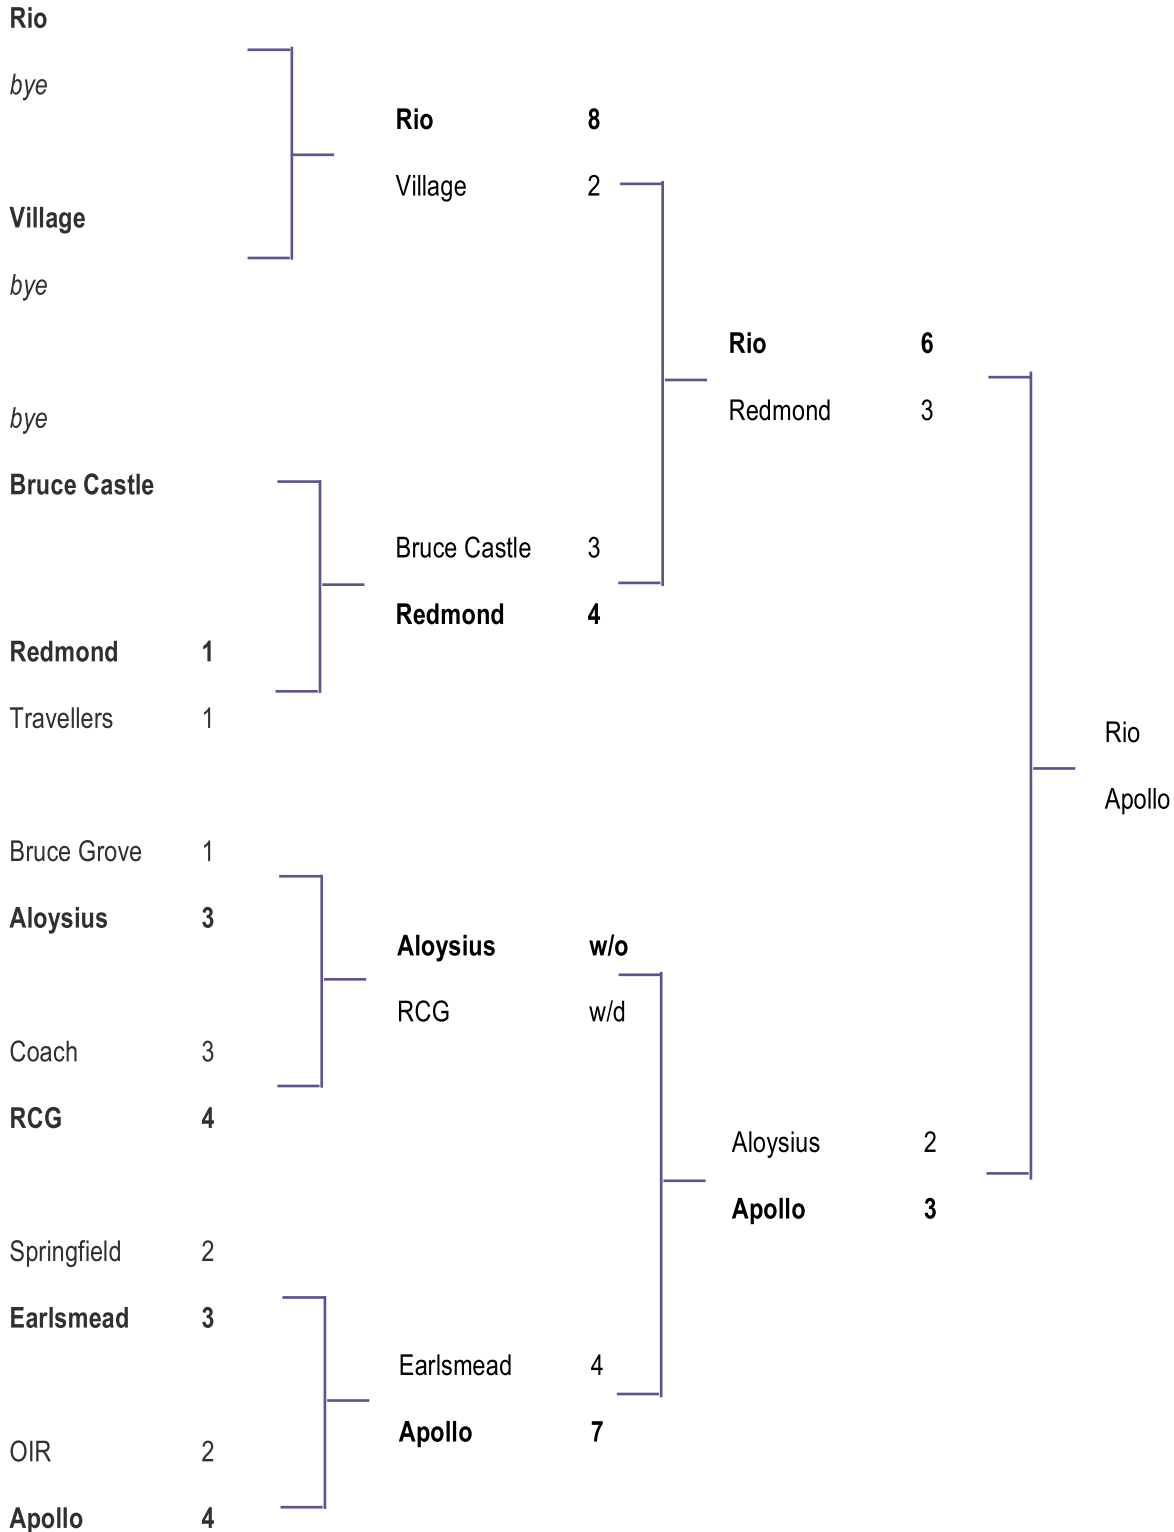

SENIOR CHALLENGE CUP

GLYNN WATSON CUP

Bruce Castle	0 -						
Rio	5 -	}	Rio	3 3	}		
RCG	1 3		Coach	3 1			
Coach	5 6					Rio	2
Aloysius	1 2	}			Apollo	1	
Apollo	2 10		Apollo	5 7			
Springfield	5 6		Springfield	1 4			
Earlsmead	1 1						

LRS CUP

Village							
<i>bye</i>		}	Village	7 12	}		
OIR	2 3		OIR	2 10			
Redmond	1 3					Village	1
Travellers	3 5	}	Travellers		Travellers	3	
Bruce Grove	2 3						
Grange Park							
<i>bye</i>			<i>bye</i>